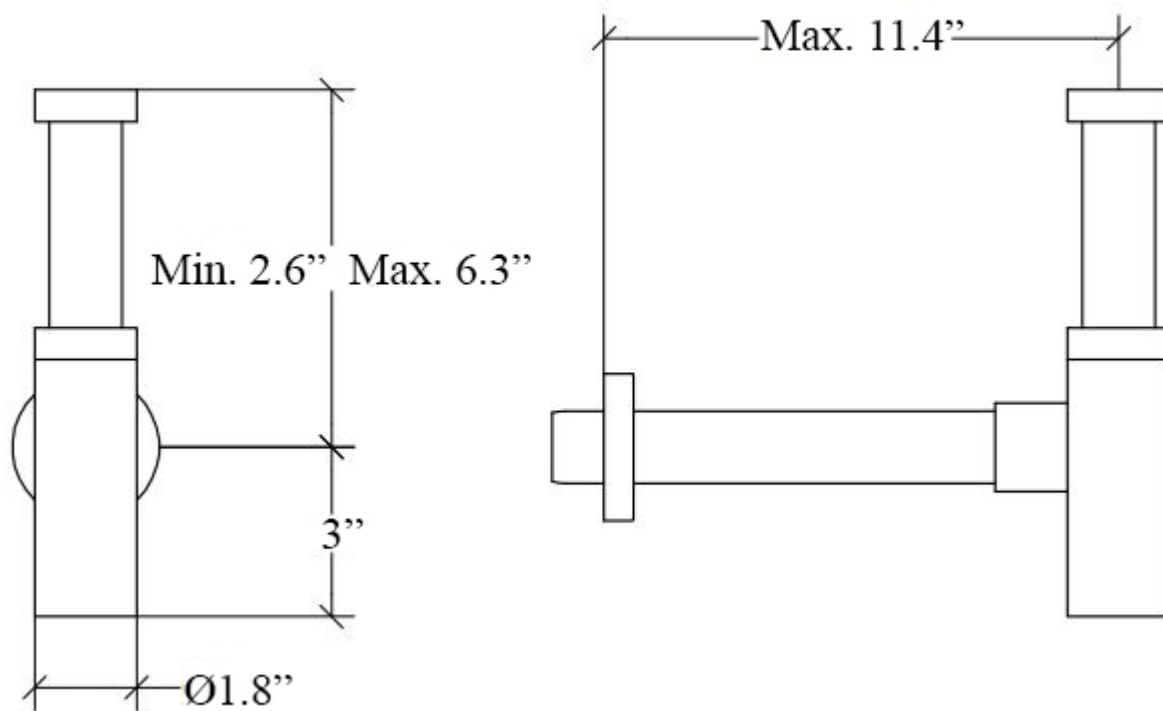

Product Specs Sheets

Collection
Trap

Model |
Trap 53925

Dimensions Metric

1 inch = 2.54 cm
1 inch = 25.4 mm

WS[®]
BATH
COLLECTIONS

1051 Lea Drive - Collegeville, PA 19426
Tel. 215 513 9400 - Fax 610 831 0215
www.ws bathcollections.com - info@ws bathcollections.com