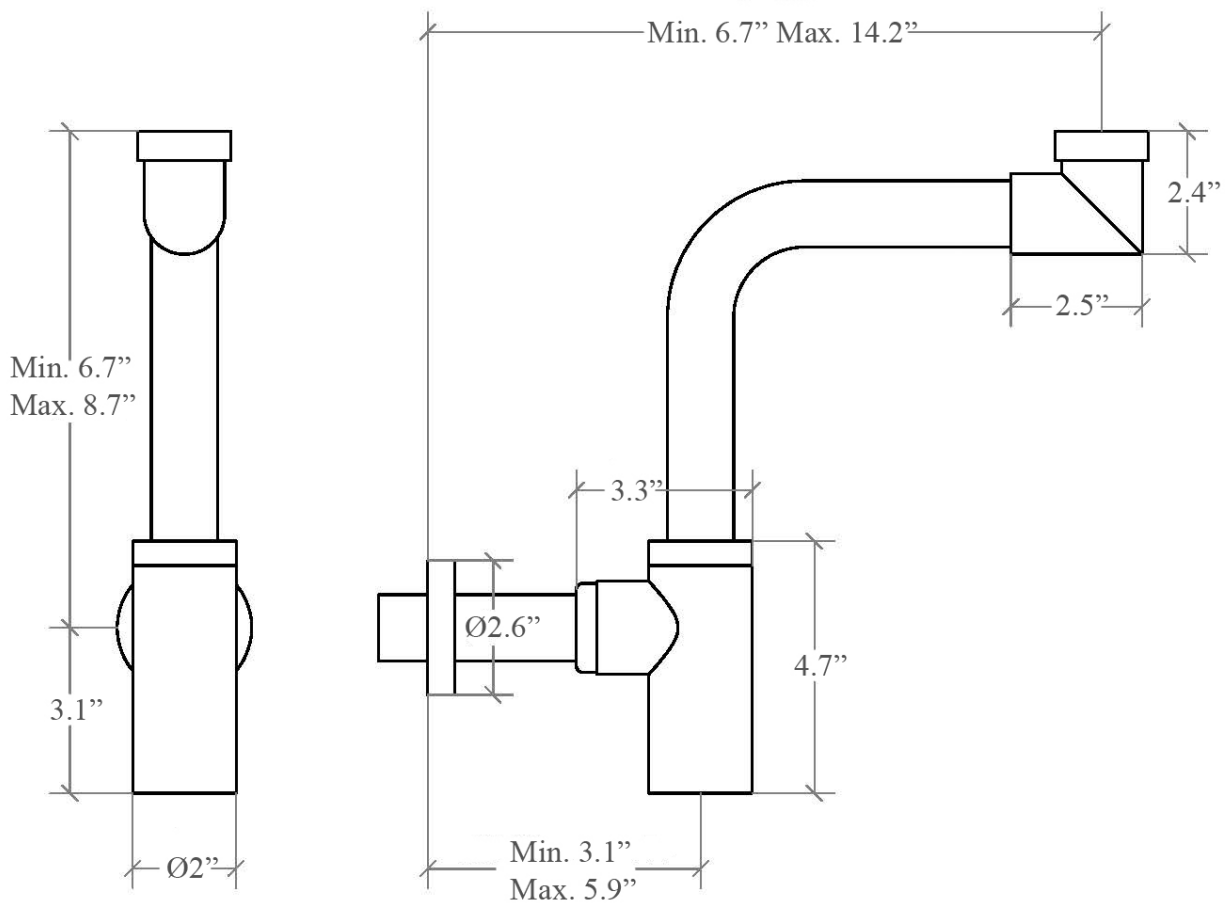

# Product Specs Sheets

Collection  
Trap

Model |  
Trap 5 3 9 2 1

Dimensions Metric  
1 inch = 2.54 cm  
1 inch = 25.4 mm

**WS**<sup>®</sup>  
BATH  
COLLECTIONS

1051 Lea Drive - Collegeville, PA 19426  
Tel. 215 513 9400 - Fax 610 831 0215  
[www.ws bathcollections.com](http://www.ws bathcollections.com) - [info@ws bathcollections.com](mailto:info@ws bathcollections.com)