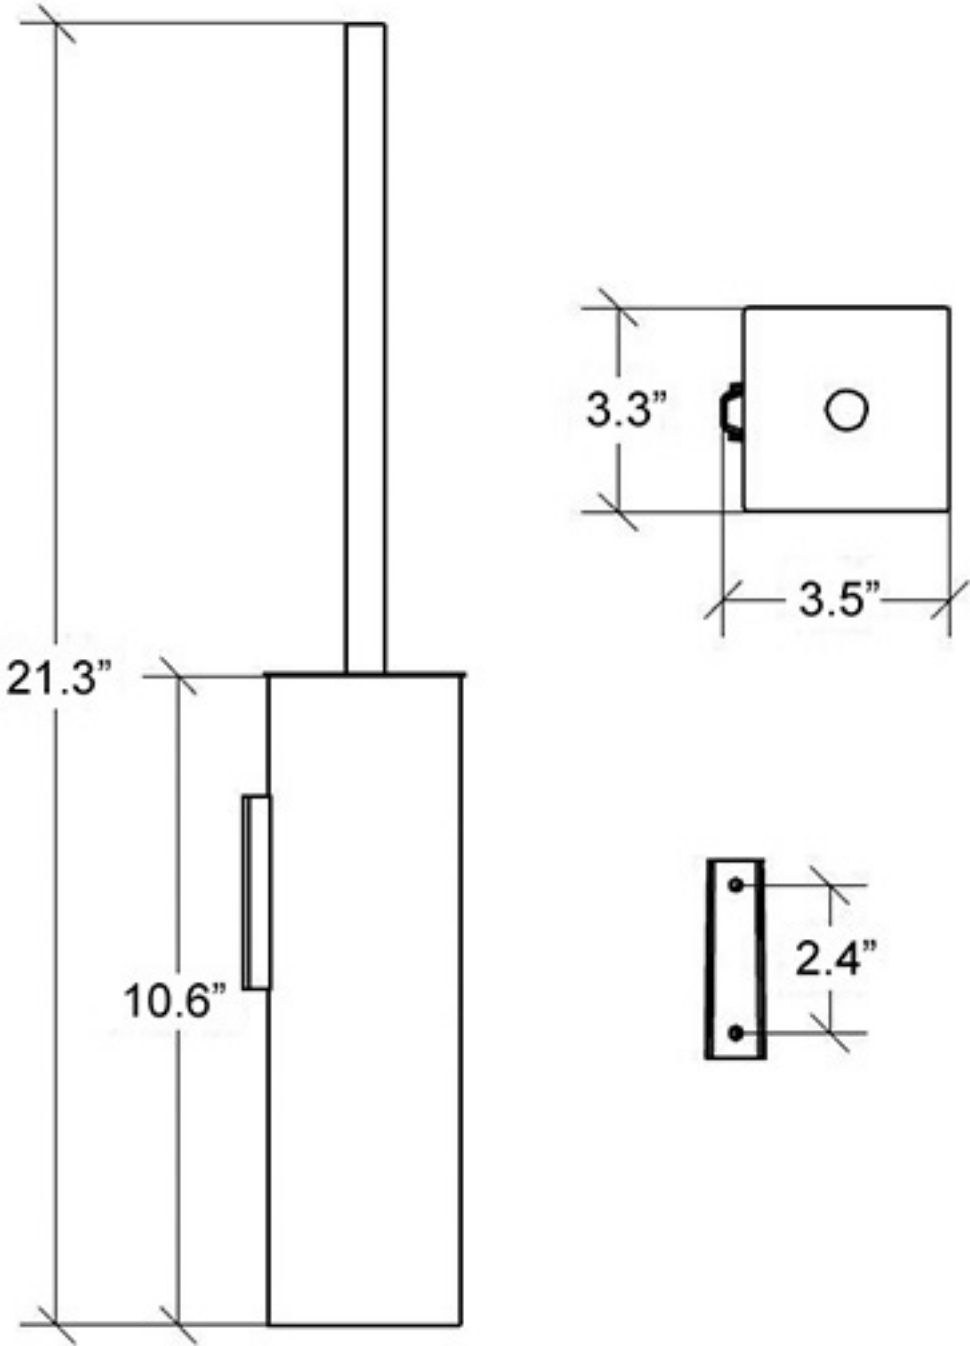

## Finishes

-  White
-  Dark Grey
-  Black
-  Sandquarz
-  Matte Black

**Collection**  
Skoati

**Model** |  
Skoati 50053

Dimensions Metric  
*1 inch = 2.54 cm*  
*1 inch = 25.4 mm*

 **WS**®  
BATH  
COLLECTIONS

# Product Specs Sheets

**Collection**  
Skoati

**Model** |  
Skoati 50053

Dimensions Metric  
 1 inch = 2.54 cm  
 1 inch = 25.4 mm

**WS**®  
**BATH**  
**COLLECTIONS**

1051 Lea Drive - Collegeville, PA 19426  
 Tel. 215 513 9400 - Fax 610 831 0215  
[www.ws bathcollections.com](http://www.ws bathcollections.com) - [info@ws bathcollectins.com](mailto:info@ws bathcollectins.com)