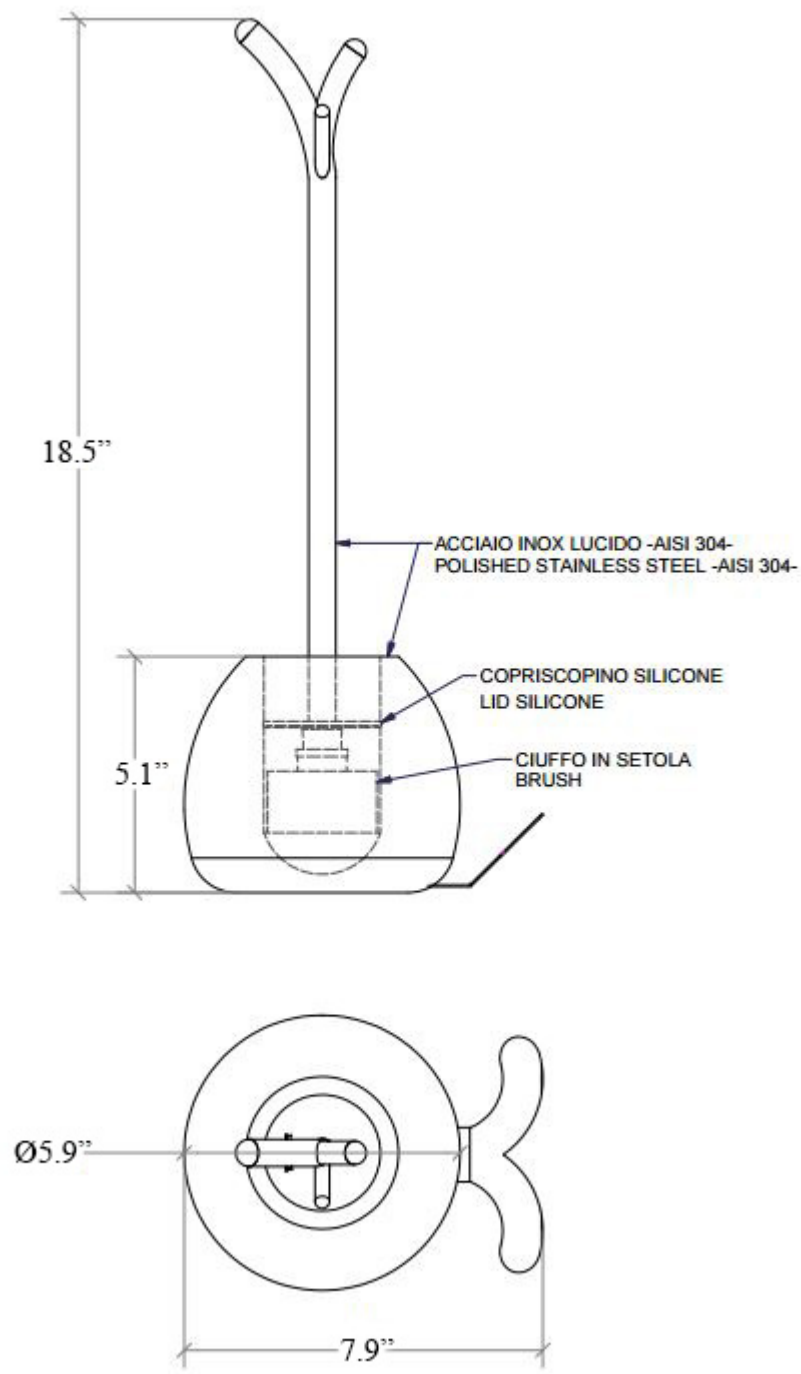

Product Specs Sheets

Collection
Skoati

Model |
Skoati 5012

Dimensions Metric

1 inch = 2.54 cm
1 inch = 25.4 mm

WS[®]
BATH
COLLECTIONS

1051 Lea Drive - Collegeville, PA 19426
Tel. 215 513 9400 - Fax 610 831 0215
www.ws bathcollections.com - info@ws bathcollections.com