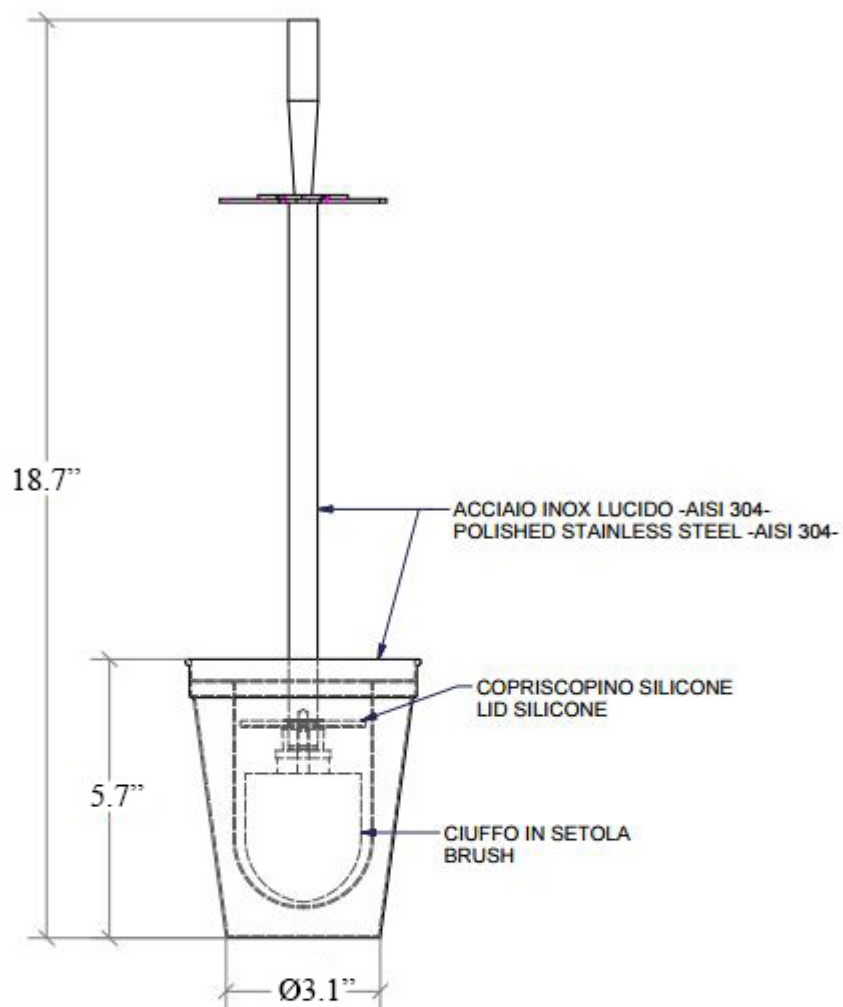

Product Specs Sheets

Collection
Skoati

Model |
Skoati 5011

Dimensions Metric

1 inch = 2.54 cm
1 inch = 25.4 mm

WS[®]
BATH
COLLECTIONS

1051 Lea Drive - Collegeville, PA 19426
Tel. 215 513 9400 - Fax 610 831 0215
www.ws bathcollections.com - info@ws bathcollections.com