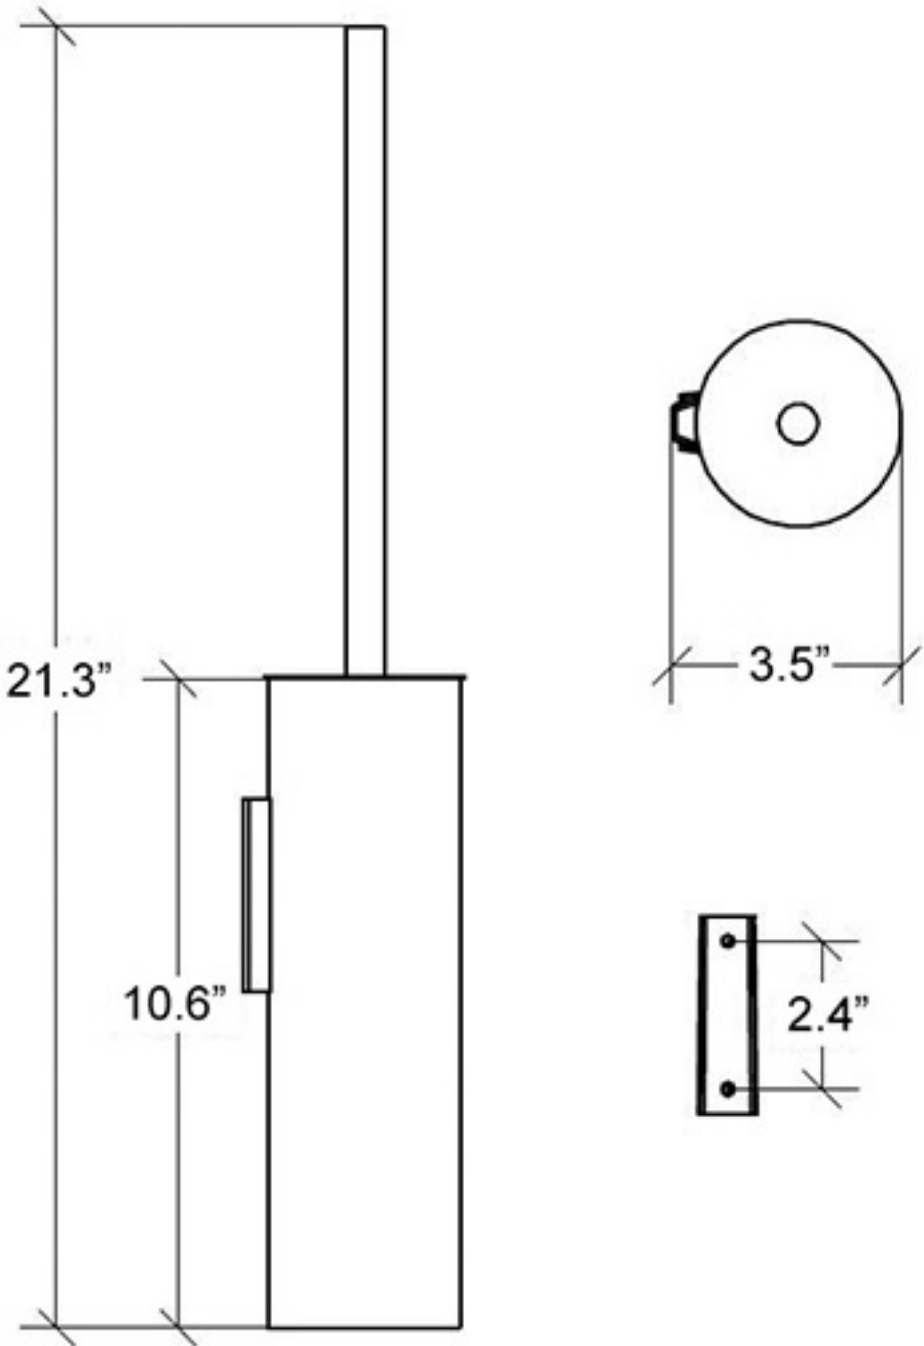

Features

- Toilet Brush Holder
- Available in 5 Finishes
- Made of Steel
- Wall Mount Installation
- Made In Italy

Skoati 50041

SKU# | Option:

- Skoati 50041.09 | White
- Skoati 50041.17 | Dark Gray
- Skoati 50041.18 | Black
- Skoati 50041.21 | Sandquarz
- Skoati 50041.22 | Matte Black

Finishes

-  White
-  Dark Grey
-  Black
-  Sandquarz
-  Matte Black

Collection
Skoati

Model |
Skoati 50041

Dimensions Metric

1 inch = 2.54 cm

1 inch = 25.4 mm

WS[®]
BATH
COLLECTIONS

1051 Lea Drive - Collegeville, PA 19426
Tel. 215 513 9400 - Fax 610 831 0215

www.ws bathcollections.com - info@ws bathcollectins.com

Product Specs Sheets

Collection
Skoati

Model |
Skoati 50041

Dimensions Metric
1 inch = 2.54 cm
1 inch = 25.4 mm