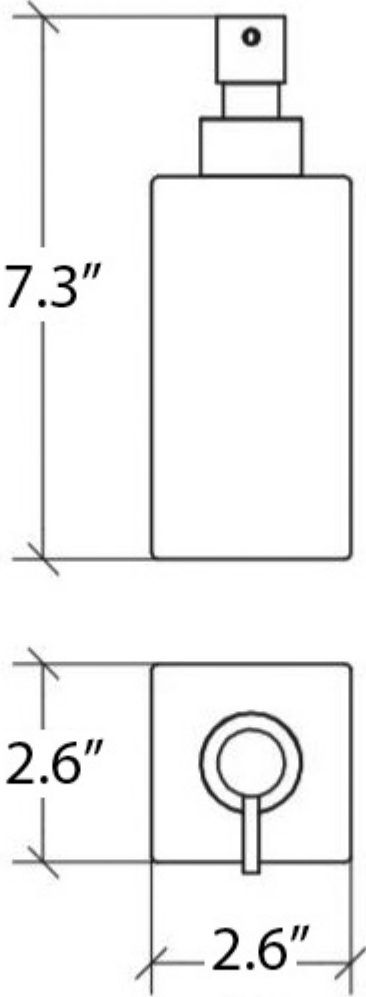

## Finishes

Polished Chrome

Matte Black

**Collection**  
Saon

**Model |**  
Saon 4033

Dimensions Metric

*1 inch = 2.54 cm*

*1 inch = 25.4 mm*

# Product Specs Sheets

**Collection**  
Saon

**Model** |  
Saon 4033

Dimensions Metric  
*1 inch = 2.54 cm*  
*1 inch = 25.4 mm*

**WS**®  
**BATH**  
**COLLECTIONS**

1051 Lea Drive - Collegeville, PA 19426  
Tel. 215 513 9400 - Fax 610 831 0215  
[www.ws bathcollections.com](http://www.ws bathcollections.com) - [info@ws bathcollectins.com](mailto:info@ws bathcollectins.com)