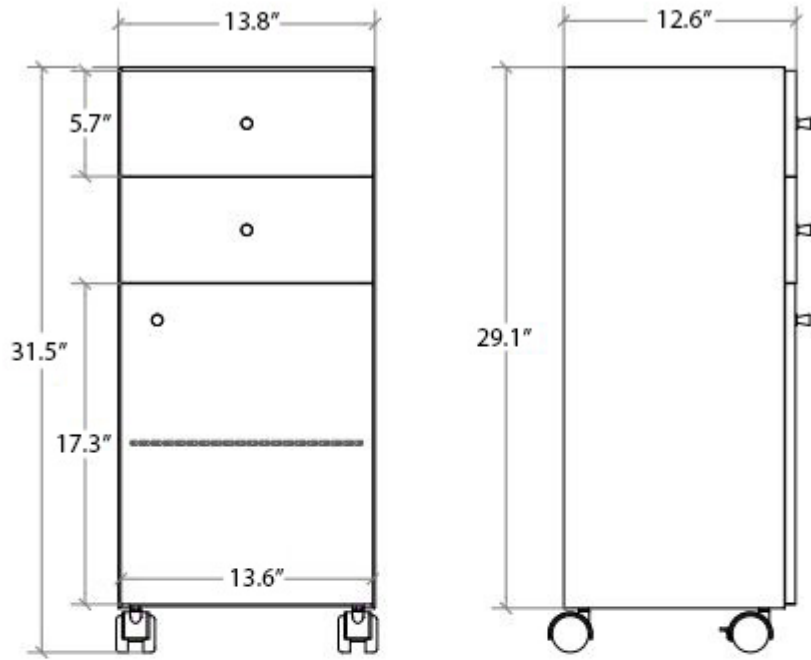

Product Specs Sheets

DX - R

SX - L

Collection
Runner

Model |
Runner 5431

Dimensions Metric

1 inch = 2.54 cm
1 inch = 25.4 mm

WS[®]
BATH
COLLECTIONS