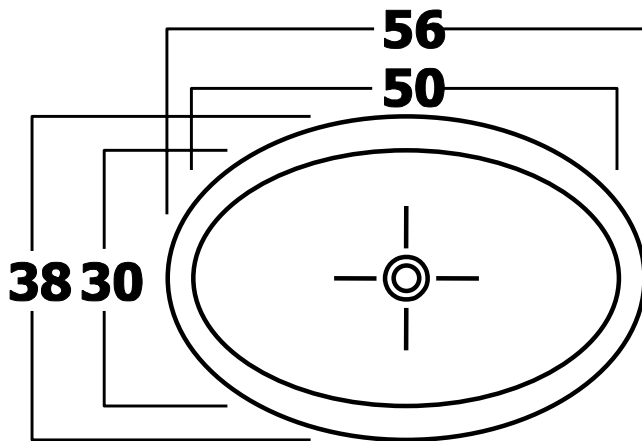

Roller 3423

**Model: ROLLER 3423**

**Dimensions (inch):**

Inside: 19.7 x 11.8 x 4.7

Overall: 22.0 x 15.0

WS BATH COLLECTIONS

1051 Lea Drive

Collegeville, PA 19426