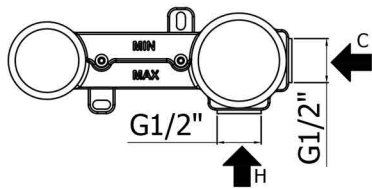

Product Specs Sheets

Collection
Ringo

Model |
Ringo 101

Dimensions Metric
1 inch = 2.54 cm
1 inch = 25.4 mm

WS[®]
BATH
COLLECTIONS

1051 Lea Drive - Collegeville, PA 19426
Tel. 215 513 9400 - Fax 610 831 0215
www.ws bathcollections.com - info@ws bathcollections.com