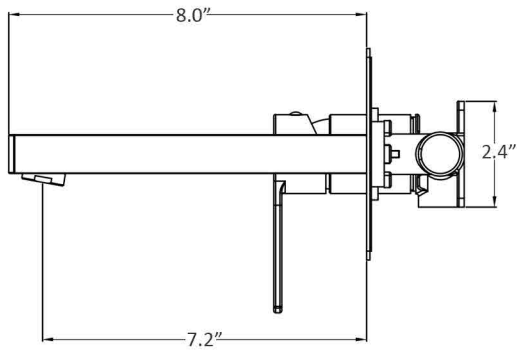

Product Specs Sheets

Collection
Ringo

Model |
Ringo 101

Dimensions Metric
1 inch = 2.54 cm
1 inch = 25.4 mm

WS[®]
BATH
COLLECTIONS

1051 Lea Drive - Collegeville, PA 19426
Tel. 215 513 9400 - Fax 610 831 0215
www.ws bathcollections.com - info@ws bathcollections.com