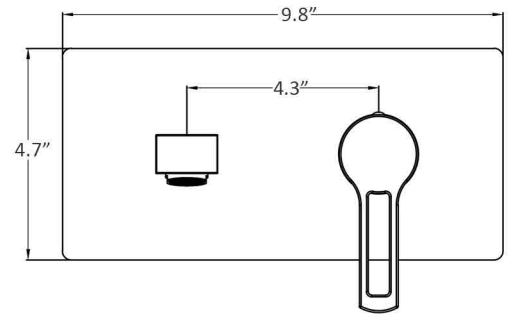

Product Specs Sheets

Collection
Ringo

Model |
Ringo 101

Dimensions Metric
1 inch = 2.54 cm
1 inch = 25.4 mm

WS[®]
BATH
COLLECTIONS

1051 Lea Drive - Collegeville, PA 19426
Tel. 215 513 9400 - Fax 610 831 0215
www.ws bathcollections.com - info@ws bathcollections.com