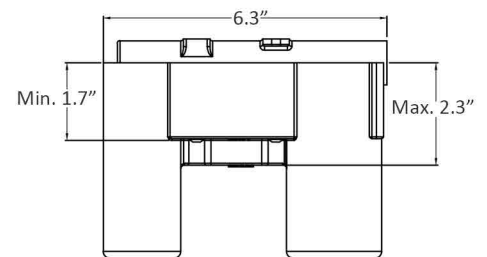

Product Specs Sheets

Collection
Ringo

Model |
Ringo 101

Dimensions Metric
1 inch = 2.54 cm
1 inch = 25.4 mm

WS[®]
BATH
COLLECTIONS

1051 Lea Drive - Collegeville, PA 19426
Tel. 215 513 9400 - Fax 610 831 0215
www.ws bathcollections.com - info@ws bathcollections.com