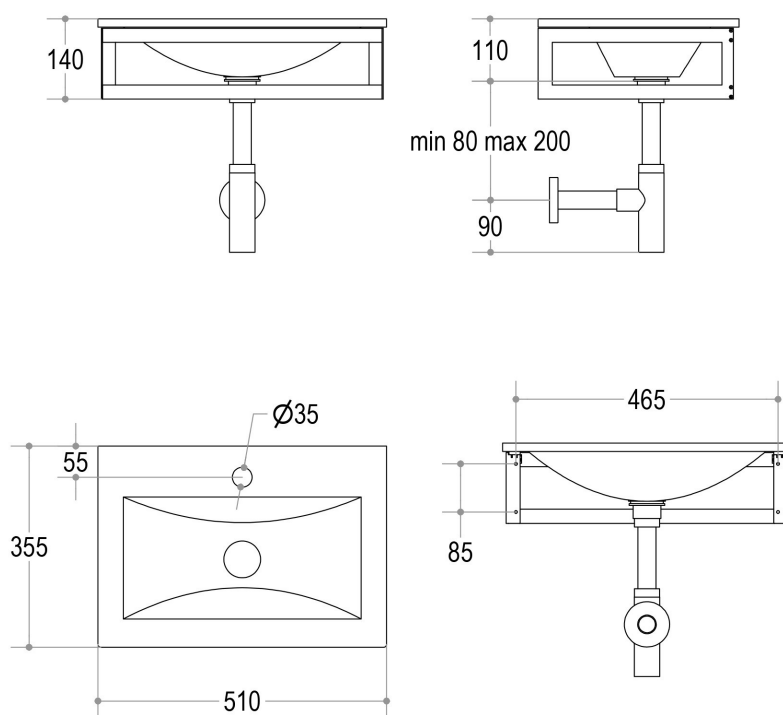

Product Specs Sheets

Pocia | 665801

Lavamani in vetro, con piletta 53993 e sifone 53922 .

Wash-hand glass-basin, with waste water drain 53993 and siphon 53922.

Collection
Linea

Model |
Pocia 665801

Dimensions Metric

1 inch = 2.54 cm
1 inch = 25.4 mm

WS[®]
BATH
COLLECTIONS

1051 Lea Drive - Collegeville, PA 19426
Tel. 215 513 9400 - Fax 610 831 0215
www.ws bathcollections.com - info@ws bathcollections.com