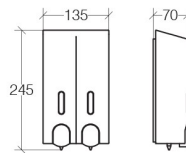

Product Specs Sheets

DOSATORE A PARETE DOPPIO 800 ML - ABS CROMATO
DOUBLE WALL BEARING LIQUID SOAP DISPENSER 800 ML - CHROMED ABS

WEIGHT kg 0,59
VOLUME m³ 0,0029

MAINTENANCE

Pulire con panno morbido inumidito. Non usare ammoniacca, detersivi, abrasivi contenenti candeggina

Clean with warm soapy water. Never use ammonia, abrasives, bleach or solvent based cleaners.

Collection
Otel

Model |
Otel 53268

Dimensions Metric

1 inch = 2.54 cm
1 inch = 25.4 mm

WS[®] BATH
COLLECTIONS

1051 Lea Drive - Collegeville, PA 19426
Tel. 215 513 9400 - Fax 610 831 0215
www.ws bathcollections.com - info@ws bathcollections.com