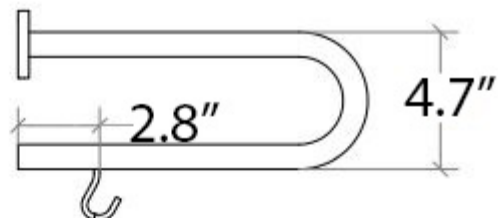

Product Specs Sheets

Collection
Napie

Model |
Napie 53151

Dimensions Metric

1 inch = 2.54 cm
1 inch = 25.4 mm

WS[®]
BATH
COLLECTIONS

1051 Lea Drive - Collegeville, PA 19426
Tel. 215 513 9400 - Fax 610 831 0215