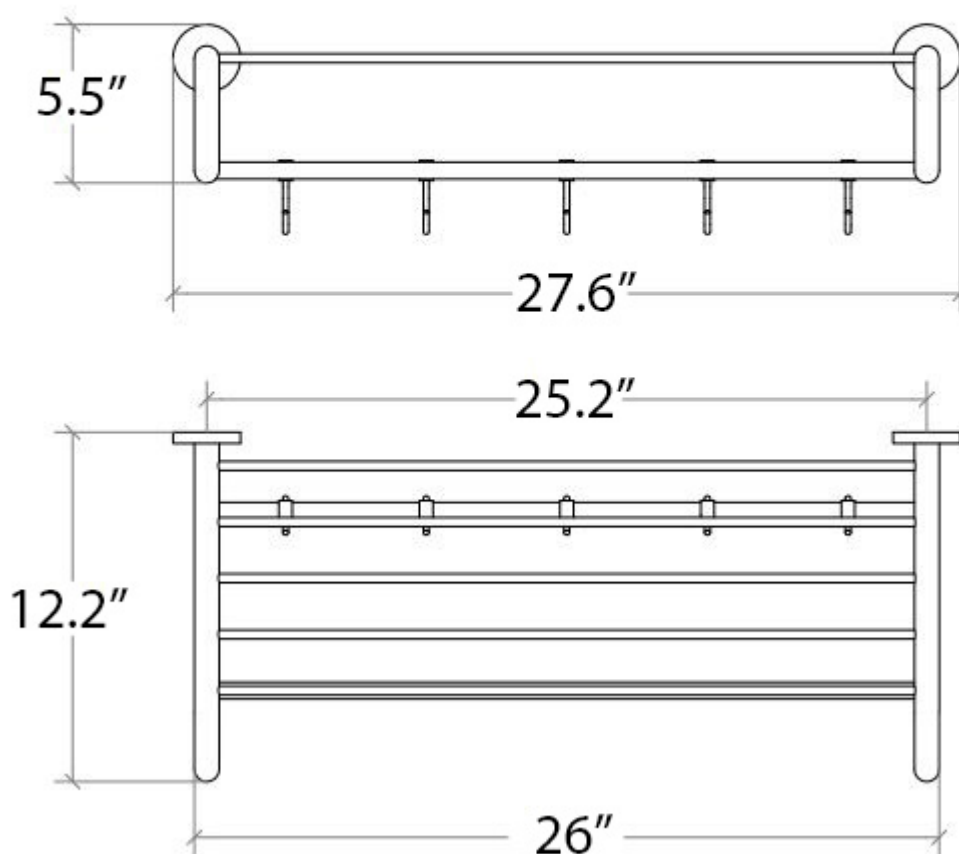

Product Specs Sheets

Collection
Napie

Model |
Napie 53151

Dimensions Metric

1 inch = 2.54 cm
1 inch = 25.4 mm

WS[®]
BATH
COLLECTIONS

1051 Lea Drive - Collegeville, PA 19426
Tel. 215 513 9400 - Fax 610 831 0215