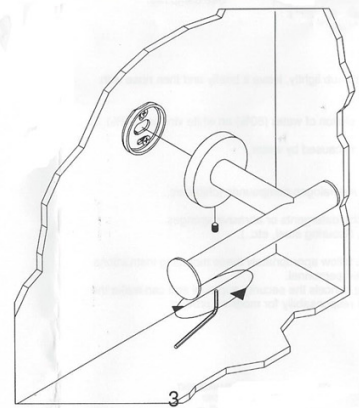

# Toilet Paper Holder Installations

Collection  
Installation  
Instructions

Model |  
Toilet Paper Holder

Dimensions Metric  
1 inch = 2.54 cm  
1 inch = 25.4 mm

**WS**<sup>®</sup>  
BATH  
COLLECTIONS

1051 Lea Drive - Collegeville, PA 19426  
Tel. 215 513 9400 - Fax 610 831 0215  
[www.ws bathcollections.com](http://www.ws bathcollections.com) - [info@ws bathcollections.com](mailto:info@ws bathcollections.com)