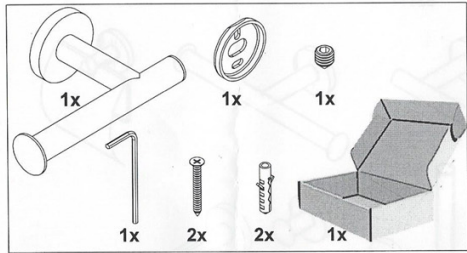

# Toilet Paper Holder Installations

Collection  
Installation  
Instructions

Model |  
Toilet Paper Holder

Dimensions Metric  
1 inch = 2.54 cm  
1 inch = 25.4 mm

**WS**<sup>®</sup>  
BATH  
COLLECTIONS

1051 Lea Drive - Collegeville, PA 19426  
Tel. 215 513 9400 - Fax 610 831 0215  
[www.ws bathcollections.com](http://www.ws bathcollections.com) - [info@ws bathcollections.com](mailto:info@ws bathcollections.com)