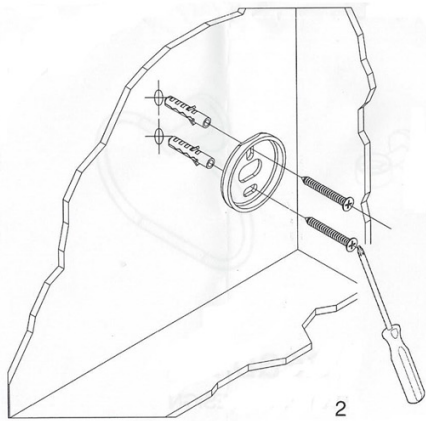

# Toilet Paper Holder Installations

Collection  
Installation  
Instructions

Model |  
Toilet Paper Holder

Dimensions Metric  
1 inch = 2.54 cm  
1 inch = 25.4 mm

**WS**<sup>®</sup>  
BATH  
COLLECTIONS

1051 Lea Drive - Collegeville, PA 19426  
Tel. 215 513 9400 - Fax 610 831 0215  
[www.ws bathcollections.com](http://www.ws bathcollections.com) - [info@ws bathcollections.com](mailto:info@ws bathcollections.com)