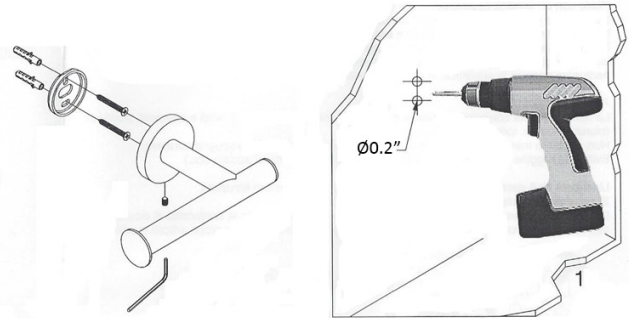

# Toilet Paper Holder Installations

Collection  
Installation  
Instructions

Model |  
Toilet Paper Holder

Dimensions Metric  
1 inch = 2.54 cm  
1 inch = 25.4 mm

**WS**<sup>®</sup>  
BATH  
COLLECTIONS

1051 Lea Drive - Collegeville, PA 19426  
Tel. 215 513 9400 - Fax 610 831 0215  
[www.ws bathcollections.com](http://www.ws bathcollections.com) - [info@ws bathcollections.com](mailto:info@ws bathcollections.com)