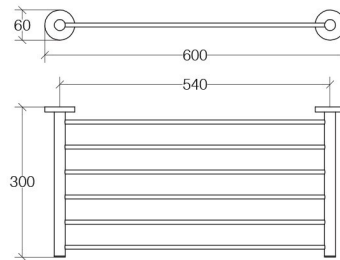

# Product Specs Sheets

GRIGLIA PORTA SALVIETTE 600 MM - OTTONE CROMATO  
TOWEL SHELF 600 MM - CHROMED BRASS

WEIGHT kg 1,57  
VOLUME m<sup>3</sup> 0,0166

Collection  
Napie

Model |  
Napie 53141

Dimensions Metric

1 inch = 2.54 cm  
1 inch = 25.4 mm

**WS**<sup>®</sup>  
BATH  
COLLECTIONS

1051 Lea Drive - Collegeville, PA 19426  
Tel. 215 513 9400 - Fax 610 831 0215  
[www.ws bathcollections.com](http://www.ws bathcollections.com) - [info@ws bathcollections.com](mailto:info@ws bathcollections.com)