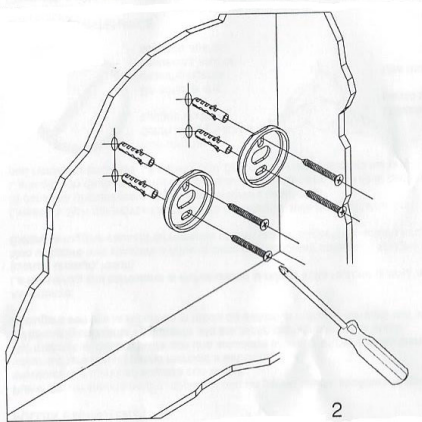

# Towel Rail Installations

Collection  
Installation  
Instructions

Model |  
Towel Rail

Dimensions Metric  
1 inch = 2.54 cm  
1 inch = 25.4 mm

**WS**<sup>®</sup>  
BATH  
COLLECTIONS

1051 Lea Drive - Collegeville, PA 19426  
Tel. 215 513 9400 - Fax 610 831 0215