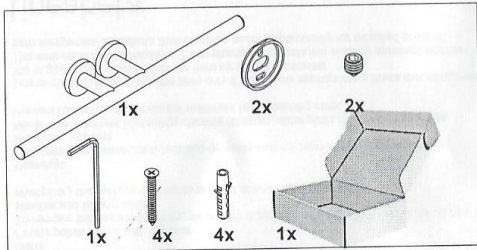

# Towel Rail Installations

Collection  
Installation  
Instructions

Model |  
Towel Rail

Dimensions Metric  
1 inch = 2.54 cm  
1 inch = 25.4 mm

**WS**<sup>®</sup>  
BATH  
COLLECTIONS

1051 Lea Drive - Collegeville, PA 19426  
Tel. 215 513 9400 - Fax 610 831 0215