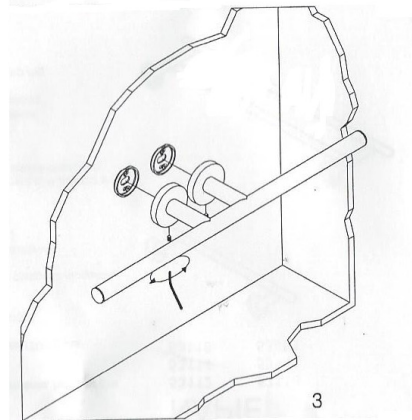

# Towel Rail Installations

Collection  
Installation  
Instructions

Model |  
Towel Rail

Dimensions Metric  
1 inch = 2.54 cm  
1 inch = 25.4 mm

**WS**<sup>®</sup>  
BATH  
COLLECTIONS

1051 Lea Drive - Collegeville, PA 19426  
Tel. 215 513 9400 - Fax 610 831 0215