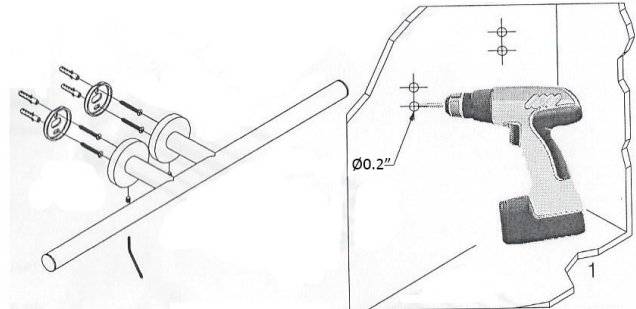

# Towel Rail Installations

Collection  
Installation  
Instructions

Model |  
Towel Rail

Dimensions Metric  
1 inch = 2.54 cm  
1 inch = 25.4 mm

**WS**<sup>®</sup>  
BATH  
COLLECTIONS

1051 Lea Drive - Collegeville, PA 19426  
Tel. 215 513 9400 - Fax 610 831 0215