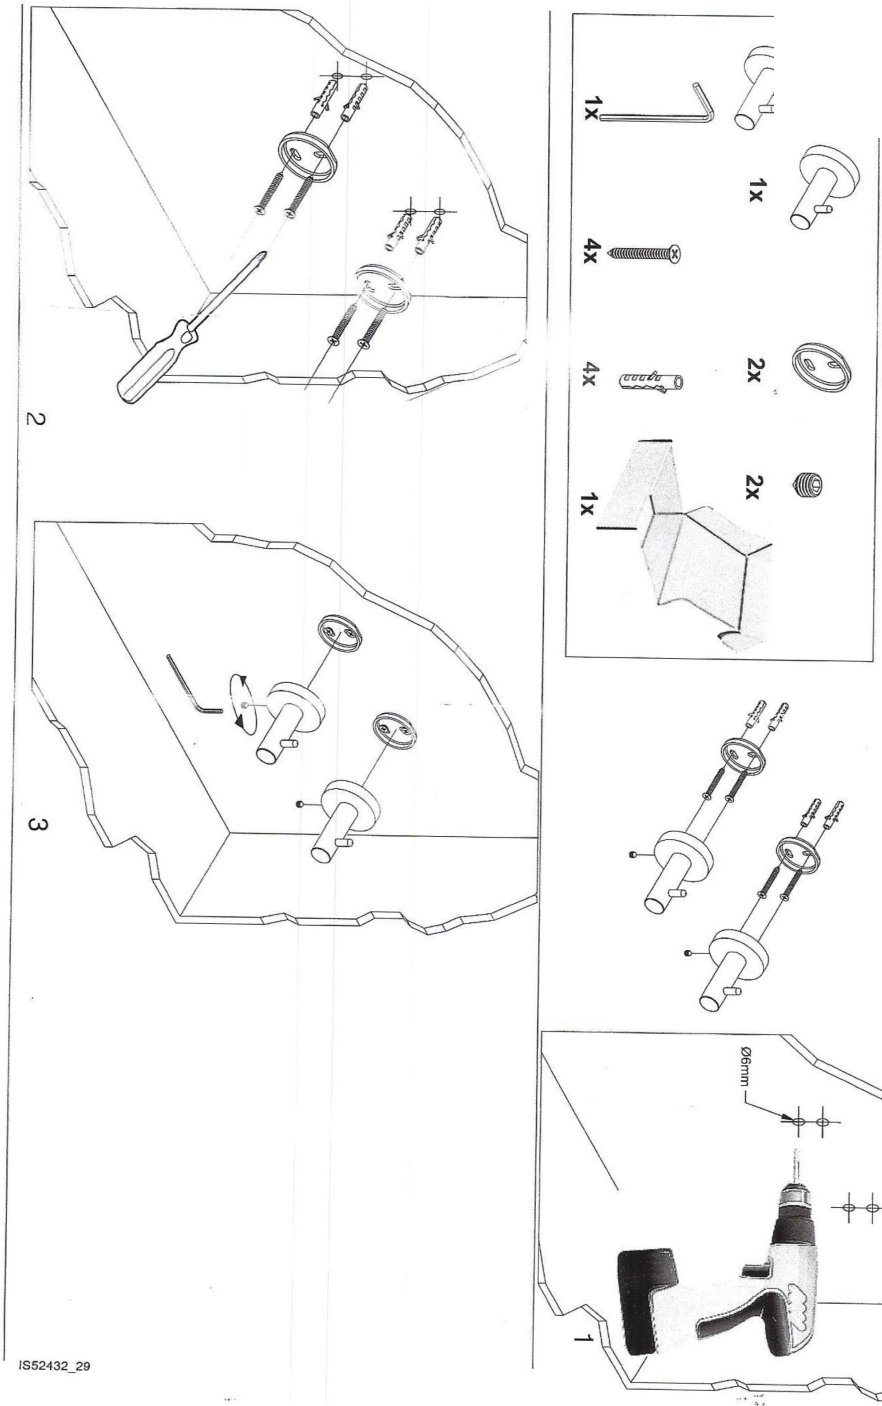

Product Specs Sheets

Collection
Hooks

Model |

Dimensions Metric

1 inch = 2.54 cm
1 inch = 25.4 mm

WS[®]
BATH
COLLECTIONS

1051 Lea Drive - Collegeville, PA 19426
Tel. 215 513 9400 - Fax 610 831 0215
www.wsbathcollections.com - info@wsbathcollections.com