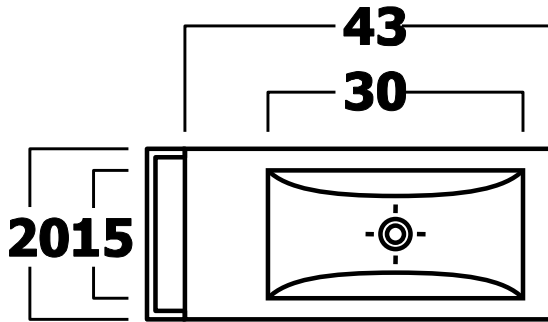

Mini-Cotton 830

Model: MINI COTTON 830

Dimensions (inch):

Inside: 11.8 x 5.9 x 3.5

Overall: 17.0 x 7.9

With towel rail option

Built-in wall attachment

WS BATH COLLECTIONS