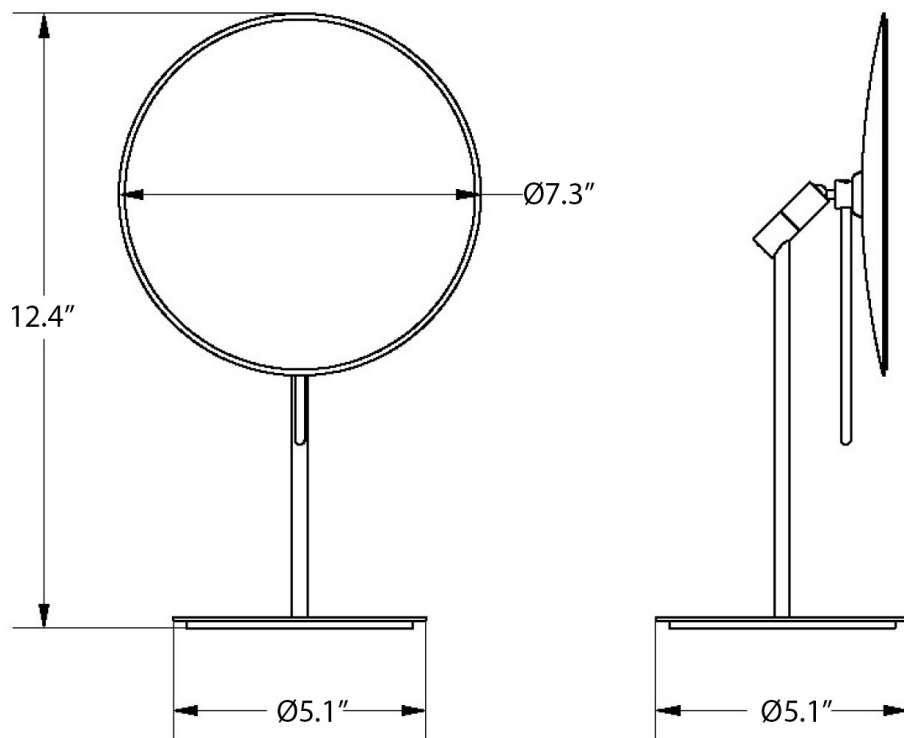

## Features

- Magnifying Makeup Mirror
- Magnification 3X
- Single Arm, Rotates in All Directions
- Polished Chrome Finish, Solid Brass Base
- Free of Distortion

### SKU# | Option:

- Mevedo 55943 | Magnification 3X

**Collection**  
Mevedo

**Model** |  
Mevedo 55943

Dimensions Metric

*1 inch = 2.54 cm*

*1 inch = 25.4 mm*

**WS**<sup>®</sup>  
**BATH**  
**COLLECTIONS**

# Product Specs Sheets

Collection  
Mevedo

Model |  
O gxgf q"77; 65

Dimensions Metric  
*1 inch = 2.54 cm*  
*1 inch = 25.4 mm*

**WS**<sup>®</sup>  
BATH  
COLLECTIONS

1051 Lea Drive - Collegeville, PA 19426  
Tel. 215 513 9400 - Fax 610 831 0215  
[www.ws bathcollections.com](http://www.ws bathcollections.com) - [info@ws bathcollections.com](mailto:info@ws bathcollections.com)