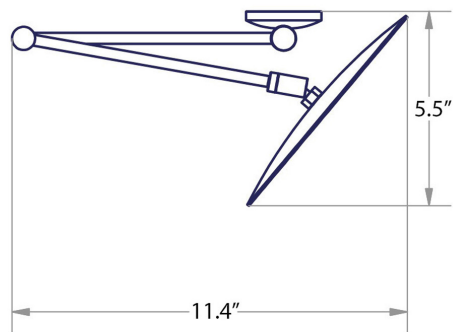

### Finishes:

\* WS Bath Collections reserves the right to revise dimensions or information on this sheet without notice

<b>Collection</b> Mevedo	<b>Model</b>   Mevedo 5588	<b>Dimensions Metric</b> <i>1 inch = 2.54 cm</i> <i>1 inch = 25.4 mm</i>	 1051 Lea Drive - Collegeville, PA 19426 Tel. 215 513 9400 - Fax 610 831 0215 <a href="http://www.ws bathcollections.com">www.ws bathcollections.com</a> - <a href="mailto:info@ws bathcollections.com">info@ws bathcollections.com</a>
-----------------------------	-------------------------------	--	---

# Product Specs Sheets

Collection  
Mevedo "

Model |  
O gxgf q"77: :

Dimensions Metric  
*1 inch = 2.54 cm*  
*1 inch = 25.4 mm*

**WS**<sup>®</sup>  
**BATH**  
**COLLECTIONS**

1051 Lea Drive - Collegeville, PA 19426  
Tel. 215 513 9400 - Fax 610 831 0215  
[www.ws bathcollections.com](http://www.ws bathcollections.com) - [info@ws bathcollections.com](mailto:info@ws bathcollections.com)