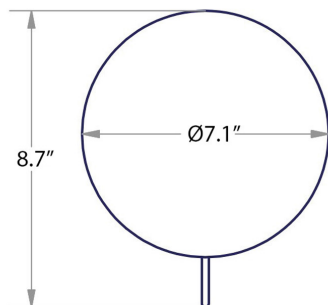

### Finishes:

\* WS Bath Collections reserves the right to revise dimensions or information on this sheet without notice

<b>Collection</b> Mevedo	<b>Model</b>   Mevedo 5588	<b>Dimensions Metric</b> <i>1 inch = 2.54 cm</i> <i>1 inch = 25.4 mm</i>	 1051 Lea Drive - Collegeville, PA 19426 Tel. 215 513 9400 - Fax 610 831 0215 <a href="http://www.ws bathcollections.com">www.ws bathcollections.com</a> - <a href="mailto:info@ws bathcollections.com">info@ws bathcollections.com</a>
-----------------------------	-------------------------------	--	---

# Product Specs Sheets

Collection  
Mevedo "

Model |  
O gxgf q"77: :

Dimensions Metric  
*1 inch = 2.54 cm*  
*1 inch = 25.4 mm*

**WS**<sup>®</sup>  
**BATH**  
**COLLECTIONS**

1051 Lea Drive - Collegeville, PA 19426  
Tel. 215 513 9400 - Fax 610 831 0215  
[www.ws bathcollections.com](http://www.ws bathcollections.com) - [info@ws bathcollections.com](mailto:info@ws bathcollections.com)