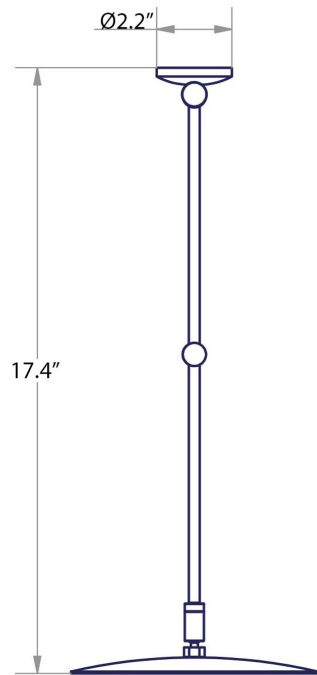

### Finishes:

\* WS Bath Collections reserves the right to revise dimensions or information on this sheet without notice

<b>Collection</b> Mevedo	<b>Model</b>   Mevedo 5588	<b>Dimensions Metric</b> <i>1 inch = 2.54 cm</i> <i>1 inch = 25.4 mm</i>	 1051 Lea Drive - Collegeville, PA 19426 Tel. 215 513 9400 - Fax 610 831 0215 <a href="http://www.ws bathcollections.com">www.ws bathcollections.com</a> - <a href="mailto:info@ws bathcollections.com">info@ws bathcollections.com</a>
-----------------------------	-------------------------------	--	---

# Product Specs Sheets

Collection  
Mevedo "

Model |  
O gxgf q"77: :

Dimensions Metric  
*1 inch = 2.54 cm*  
*1 inch = 25.4 mm*

**WS**<sup>®</sup>  
**BATH**  
**COLLECTIONS**

1051 Lea Drive - Collegeville, PA 19426  
Tel. 215 513 9400 - Fax 610 831 0215  
[www.ws bathcollections.com](http://www.ws bathcollections.com) - [info@ws bathcollections.com](mailto:info@ws bathcollections.com)