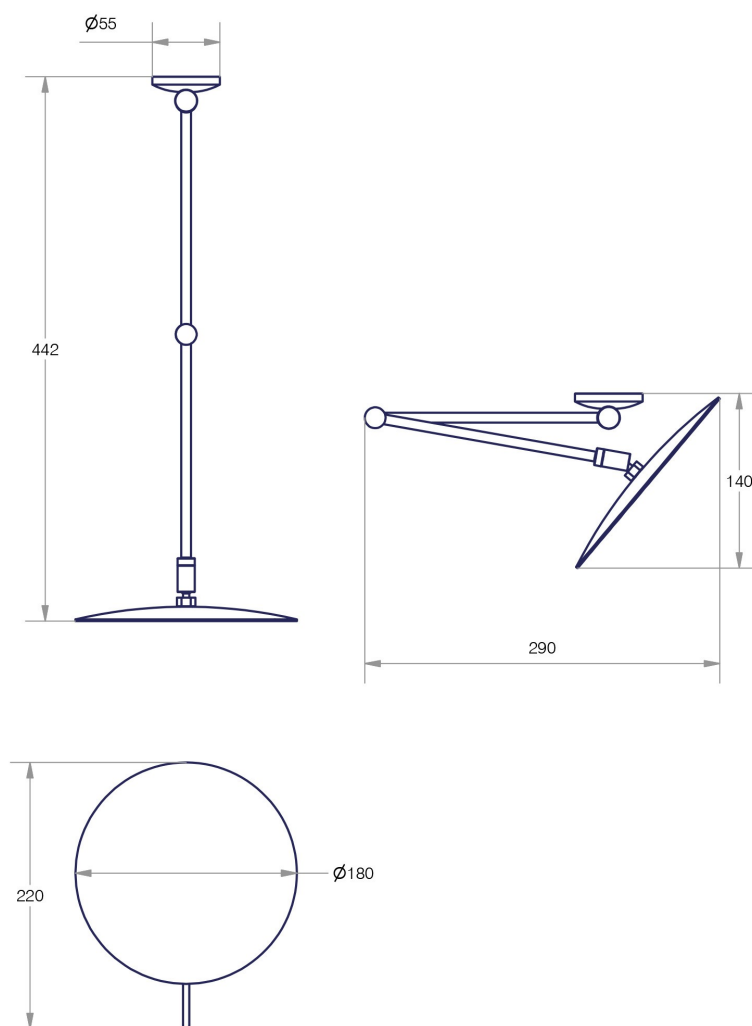

Mevedo | 5588

Specchietto ingranditore snodato con braccio estendibile da parete in ottone cromato.

Chromed brass magnifying mirror, with jointed wall bearing.

Collection
Linea

Model |
Mevedo 5588

Dimensions Metric

1 inch = 2.54 cm
1 inch = 25.4 mm

WS[®]
BATH
COLLECTIONS

1051 Lea Drive - Collegeville, PA 19426
Tel. 215 513 9400 - Fax 610 831 0215
www.ws bathcollections.com - info@ws bathcollections.com