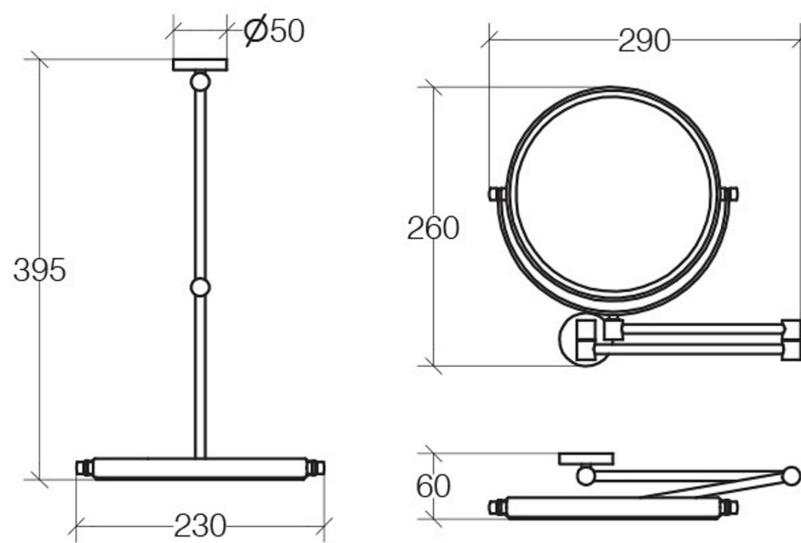

### Features

- Magnifying Makeup Mirror
- Polished Chrome Finish
- Solid Brass Base
- One Side 5x Magnification, One Side 3x Magnification
- Double Arm, Extendable, Rotates in All Directions
- Free of Distortion
- Made in Italy

### Finishes:

 Polished Chrome

\* WS Bath Collections reserves the right to revise dimensions or information on this sheet without notice

<b>Collection</b> Mevedo	<b>Model  </b> Mevedo 55852	<b>Dimensions Metric</b> <i>1 inch = 2.54 cm</i> <i>1 inch = 25.4 mm</i>	 1051 Lea Drive - Collegeville, PA 19426 Tel. 215 513 9400 - Fax 610 831 0215 <a href="http://www.ws bathcollections.com">www.ws bathcollections.com</a> - <a href="mailto:info@ws bathcollections.com">info@ws bathcollections.com</a>
-----------------------------	--------------------------------	--	---

Collection  
Linea

Model |  
Mevedo 55852

Dimensions Metric

*1 inch = 2.54 cm*  
*1 inch = 25.4 mm*

**WS**<sup>®</sup>  
**BATH**  
**COLLECTIONS**

1051 Lea Drive - Collegeville, PA 19426  
Tel. 215 513 9400 - Fax 610 831 0215  
[www.ws bathcollections.com](http://www.ws bathcollections.com) - [info@ws bathcollections.com](mailto:info@ws bathcollections.com)