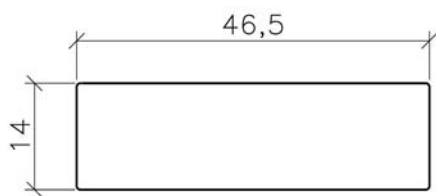

# Product Specs Sheets

**Collection**  
**Ceramica**

**Model** |  
**LVQ 803**

Dimensions  
shown metric

**WS BATH COLLECTIONS**  
1051 Lea Drive - Collegeville, PA 19426  
Tel. 610 831 0214 - Fax 610 831 0215  
[www.wsbatchcollections.com](http://www.wsbatchcollections.com)  
[info@wsbatchcollections.com](mailto:info@wsbatchcollections.com)