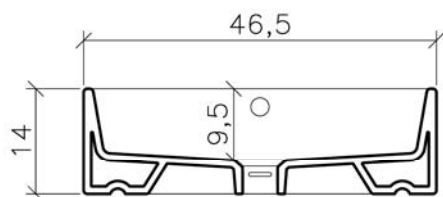

# Product Specs Sheets

**Collection**  
**Ceramica**

**Model** |  
**LVQ 803**

Dimensions  
shown metric

**WS BATH COLLECTIONS**  
1051 Lea Drive - Collegeville, PA 19426  
Tel. 610 831 0214 - Fax 610 831 0215  
[www.wsbatchcollections.com](http://www.wsbatchcollections.com)  
[info@wsbatchcollections.com](mailto:info@wsbatchcollections.com)