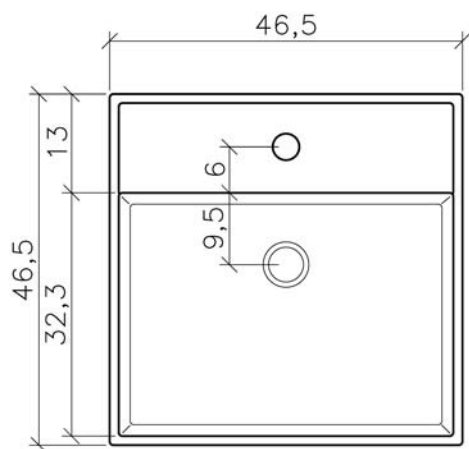

# Product Specs Sheets

**Collection**  
**Ceramica**

**Model** |  
**LVQ 803**

Dimensions  
shown metric

**WS BATH COLLECTIONS**  
1051 Lea Drive - Collegeville, PA 19426  
Tel. 610 831 0214 - Fax 610 831 0215  
[www.wsbatchcollections.com](http://www.wsbatchcollections.com)  
[info@wsbatchcollections.com](mailto:info@wsbatchcollections.com)