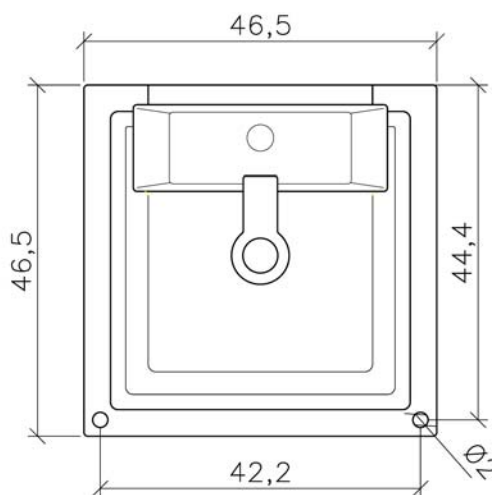

# Product Specs Sheets

**Collection**  
**Ceramica**

**Model** |  
**LVQ 803**

Dimensions  
shown metric

**WS BATH COLLECTIONS**  
1051 Lea Drive - Collegeville, PA 19426  
Tel. 610 831 0214 - Fax 610 831 0215  
[www.wsbatchcollections.com](http://www.wsbatchcollections.com)  
[info@wsbatchcollections.com](mailto:info@wsbatchcollections.com)