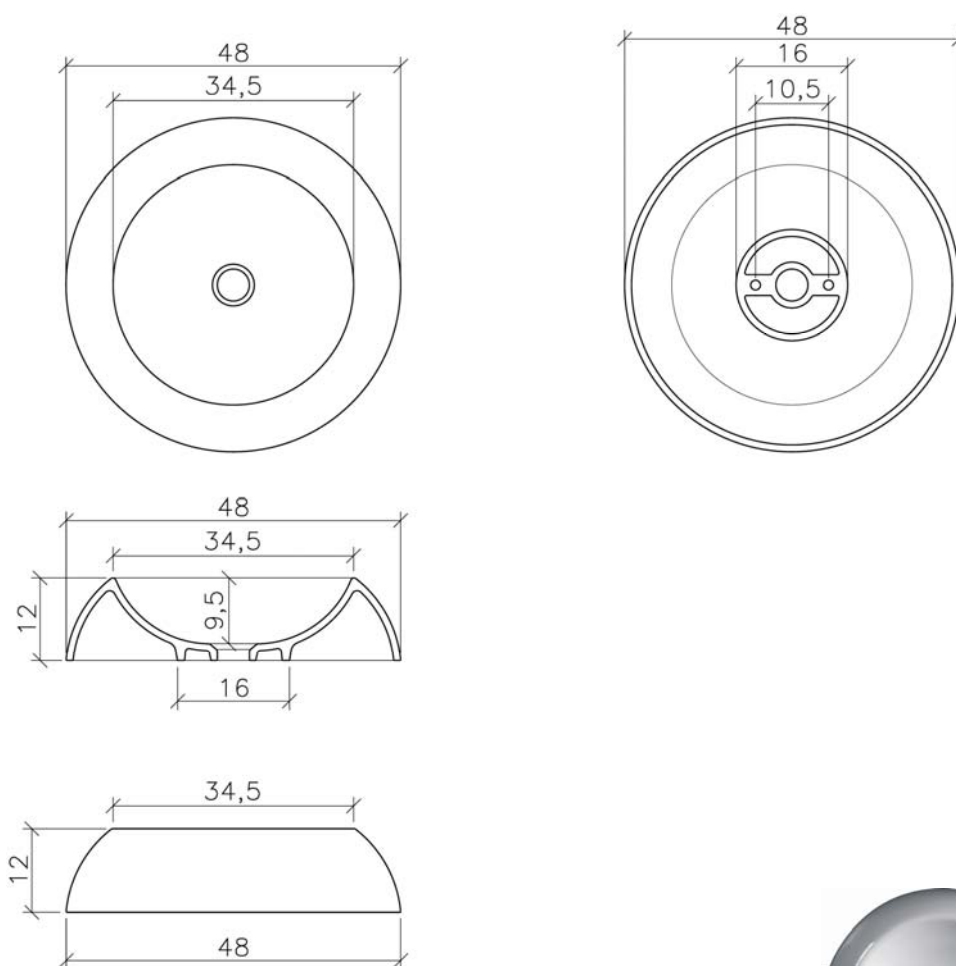

Product Specs Sheets

Collection
Ceramica

Model |
LVO 160

Dimensions
shown metric

WS BATH COLLECTIONS
1051 Lea Drive - Collegeville, PA 19426
Tel. 610 831 0214 - Fax 610 831 0215
www.wsbathcollections.com
info@wsbathcollections.com