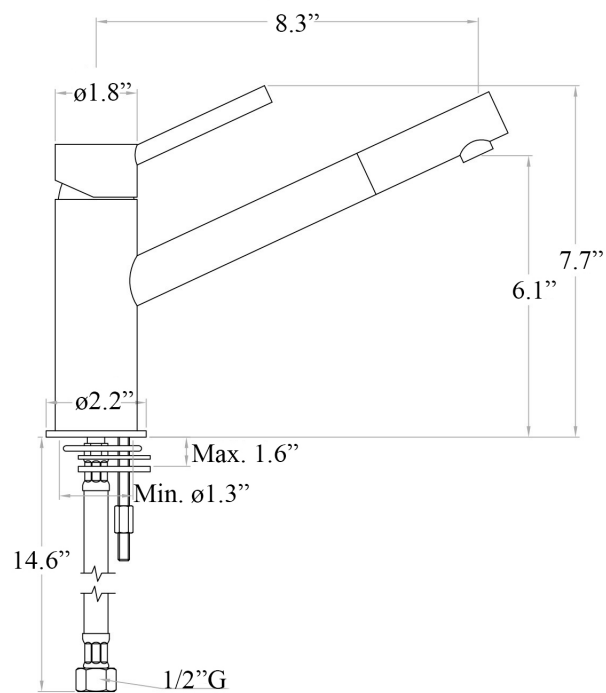

Product Specs Sheets

Linea | 5403

Miscelatore lavabo con canna lunga, testa cieca, in ottone cromato

Long spout wash-basin mixer without pop-up, chromed brass

Collection
Linea

Model |
Linea 5403

Dimensions Metric

1 inch = 2.54 cm
1 inch = 25.4 mm

WS[®]
BATH
COLLECTIONS

1051 Lea Drive - Collegeville, PA 19426
Tel. 215 513 9400 - Fax 610 831 0215
www.ws bathcollections.com - info@ws bathcollections.com