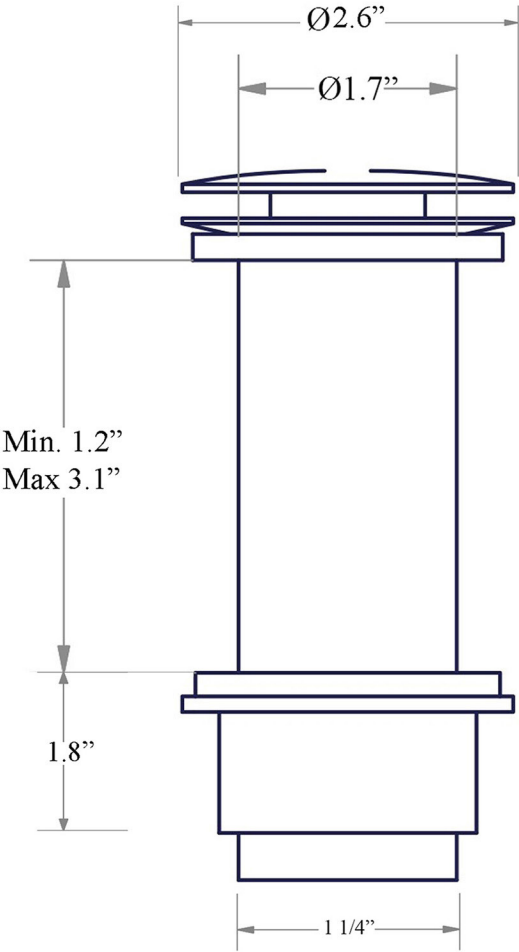

WSBC 53995

Features

- Push Waste Drain (Click Clack)
- Click Clack: It Opens And Closes With The Click Of A Finger
- Without Overflow
- Works With Sinks That Have No Overflow
- Adaptable Height: 1.2" Min - 3.1" Max H
- Polished Chrome Finish
- Solid Brass Base
- Made in Italy

Collection
WSBC 53995

Model |
WSBC 53995

Dimensions Metric

1 inch = 2.54 cm

1 inch = 25.4 mm

WS®
BATH
COLLECTIONS

1051 Lea Drive - Collegeville, PA 19426
Tel. 215 513 9400 - Fax 610 831 0215

www.ws bathcollections.com - info@ws bathcollections.com

Push Waste Drain (Click Clack) with Overflow

WSBC 53995

* WS Bath Collections reserves the right to revise dimensions or information on this sheet without notice

Collection |
WSBC Drains and Traps

Model |
WSBC 53995

Dimensions Metric
1 inch = 2.54 cm
1 inch = 25.4 mm

1051 Lea Drive - Collegeville, PA 19426
Tel. 215 513 9400 - Fax 610 831 0215
www.ws bathcollections.com - info@ws bathcollections.com