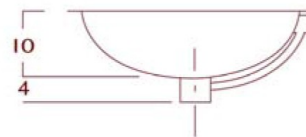

# Product Specs Sheets

ref 0550

Collection  
Metal

Model |  
WSBC0550

Dimensions Metric

*1 inch = 2.54 cm*  
*1 inch = 25.4 mm*

**WS**<sup>®</sup>  
BATH  
COLLECTIONS

1051 Lea Drive - Collegeville, PA 19426  
Tel. 215 513 9400 - Fax 610 831 0215