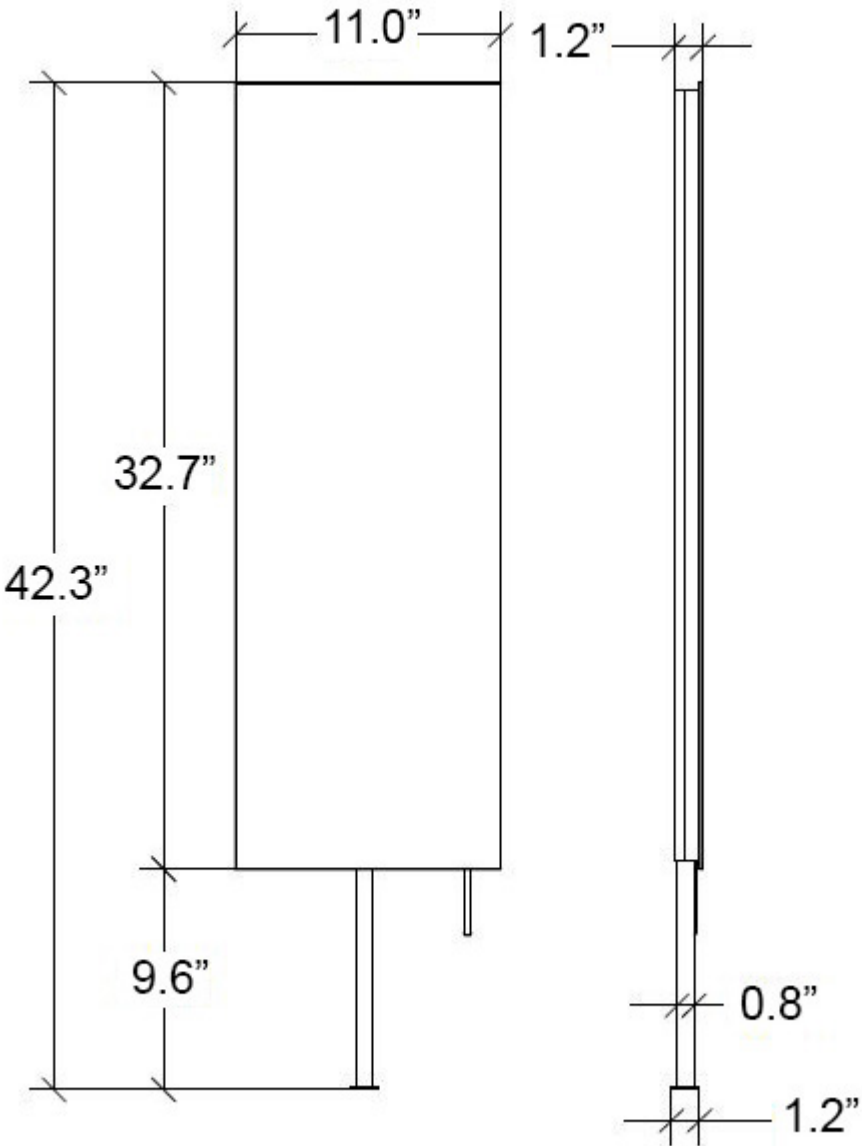

### Features

- Countertop Revolving Mirror
- Countertop Installation
- Polished Edge Mirror
- 5 mm Glass Thickness
- Stainless Steel Frame
- 5 Years Silvering Guaranteed
- Made in Italy

### Finishes:

 Mirror Glass

\* WS Bath Collections reserves the right to revise dimensions or information on this sheet without notice

<b>Collection</b> Speci	<b>Model</b>   Speci 56683	Dimensions Metric <i>1 inch = 2.54 cm</i> <i>1 inch = 25.4 mm</i>	 1051 Lea Drive - Collegeville, PA 19426 Tel. 215 513 9400 - Fax 610 831 0215 <a href="http://www.ws bathcollections.com">www.ws bathcollections.com</a> - <a href="mailto:info@ws bathcollections.com">info@ws bathcollections.com</a>
----------------------------	-------------------------------	---	---

# Product Specs Sheets

**Collection**  
Speci

**Model** |  
Speci 56683

Dimensions Metric  
1 inch = 2.54 cm  
1 inch = 25.4 mm

**WS**®  
**BATH**  
**COLLECTIONS**

1051 Lea Drive - Collegeville, PA 19426  
Tel. 215 513 9400 - Fax 610 831 0215  
[www.ws bathcollections.com](http://www.ws bathcollections.com) - [info@ws bathcollections.com](mailto:info@ws bathcollections.com)