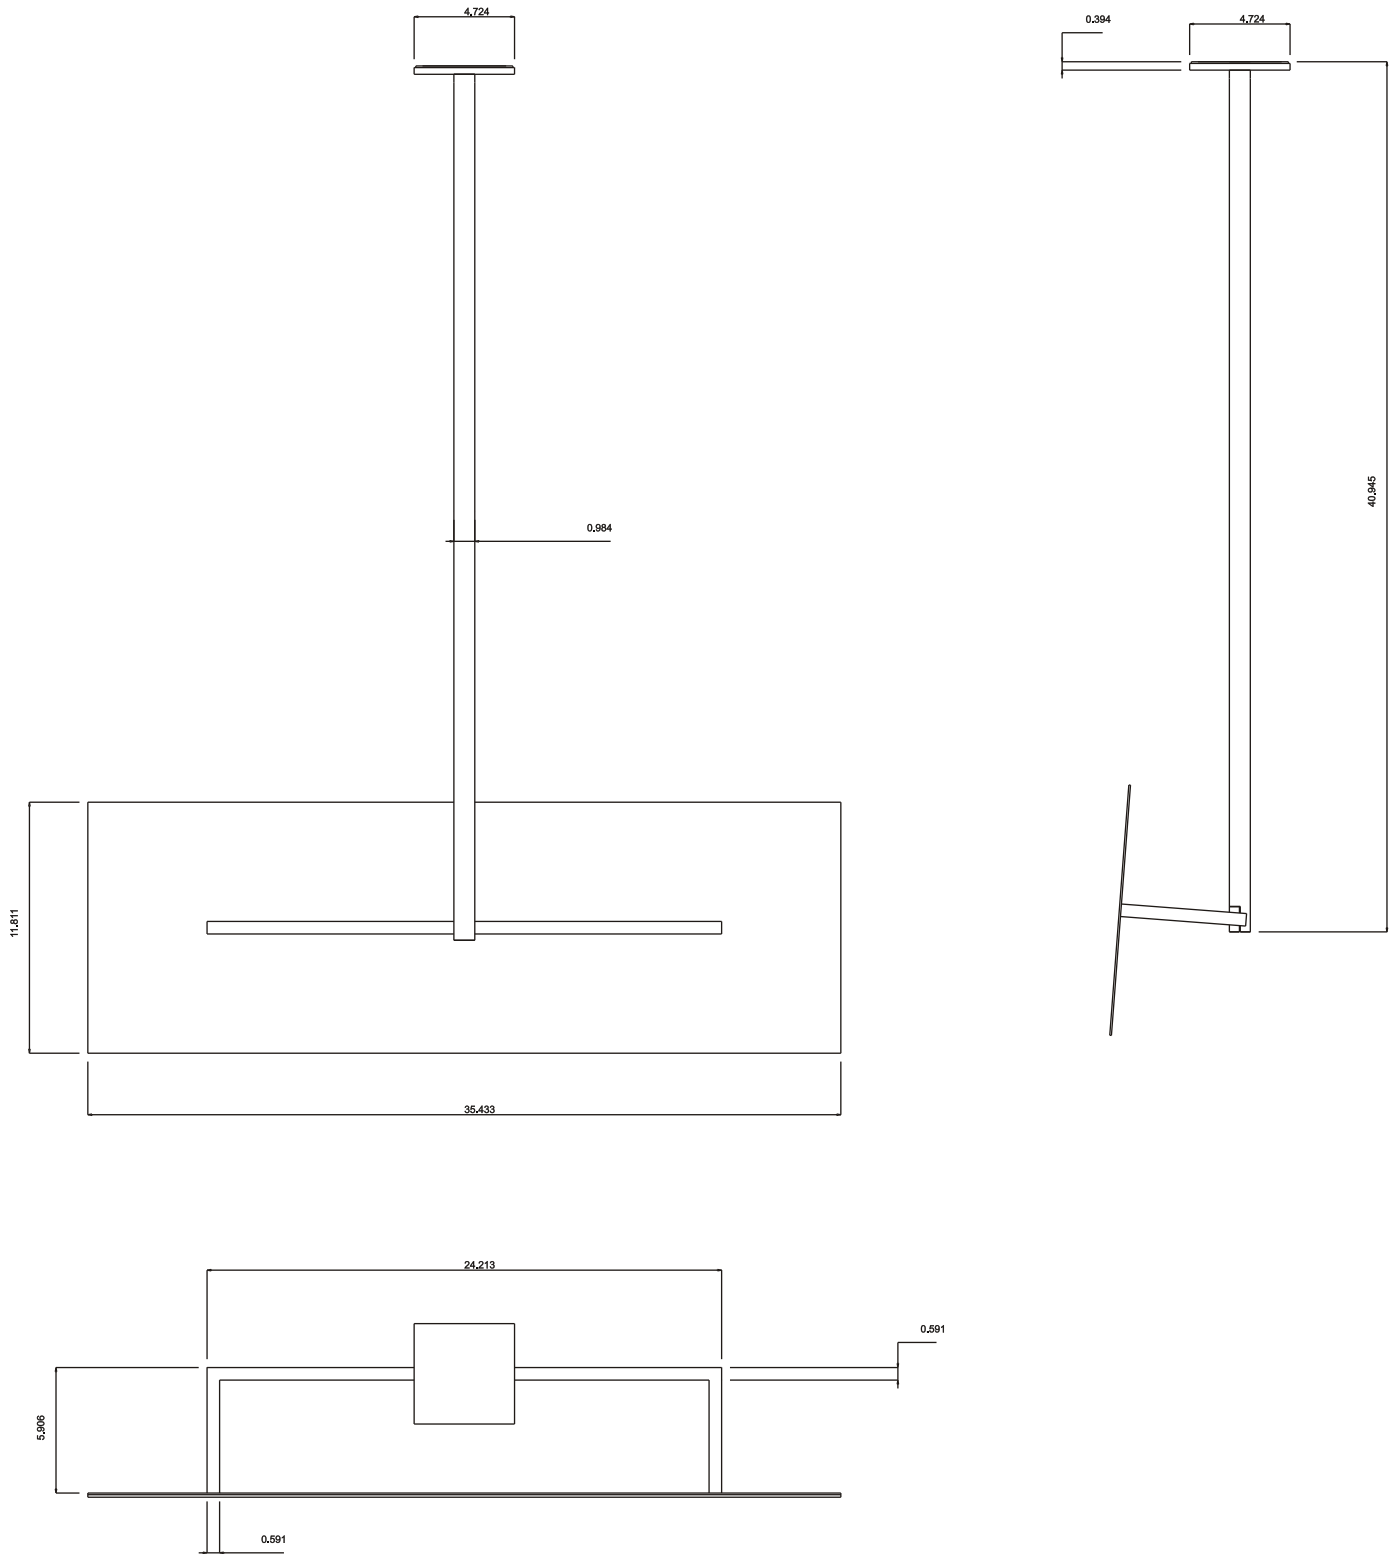

 Made in Germany by: TT-Form GmbH Vennekenweg 5 D - 46348 Raesfeld	Distributed by: WS Bath Collections 1051 Lea Drive Colegeville, PA 19426 Phone: (610)831 0214 Fax: (610) 831 0215 www.wsbathcollections.com	Dimensions: Inches	Material: stainless steel, brushed
		Title: Hydrus ceiling mirror 33.071	Variations: Length of arm: 33.071 or 37.008 or 40.945
		Model Number: C022005	Date: 08/29/2006

 Made in Germany by: TT-Form GmbH Vennekenweg 5 D - 46348 Raesfeld	Distributed by: WS Bath Collections 1051 Lea Drive Colegeville, PA 19426 Phone: (610)831 0214 Fax: (610) 831 0215 www.wsbathcollections.com	Dimensions: Inches	Material: stainless steel, brushed
		Title: Hydrus ceiling mirror 37.008	Variations: Length of arm: 33.071 or 37.008 or 40.945
		Model Number: C032005	Date: 08/29/2006

 Made in Germany by: TT-Form GmbH Vennekenweg 5 D - 46348 Raesfeld	Distributed by: WS Bath Collections 1051 Lea Drive Colegeville, PA 19426 Phone: (610)831 0214 Fax: (610) 831 0215 www.wsbathcollections.com	Dimensions: Inches	Material: stainless steel, brushed
		Title: Hydrus ceiling mirror 40.945	Variations: Length of arm: 33.071 or 37.008 or 40.945
		Model Number: C042005	Date: 08/29/2006