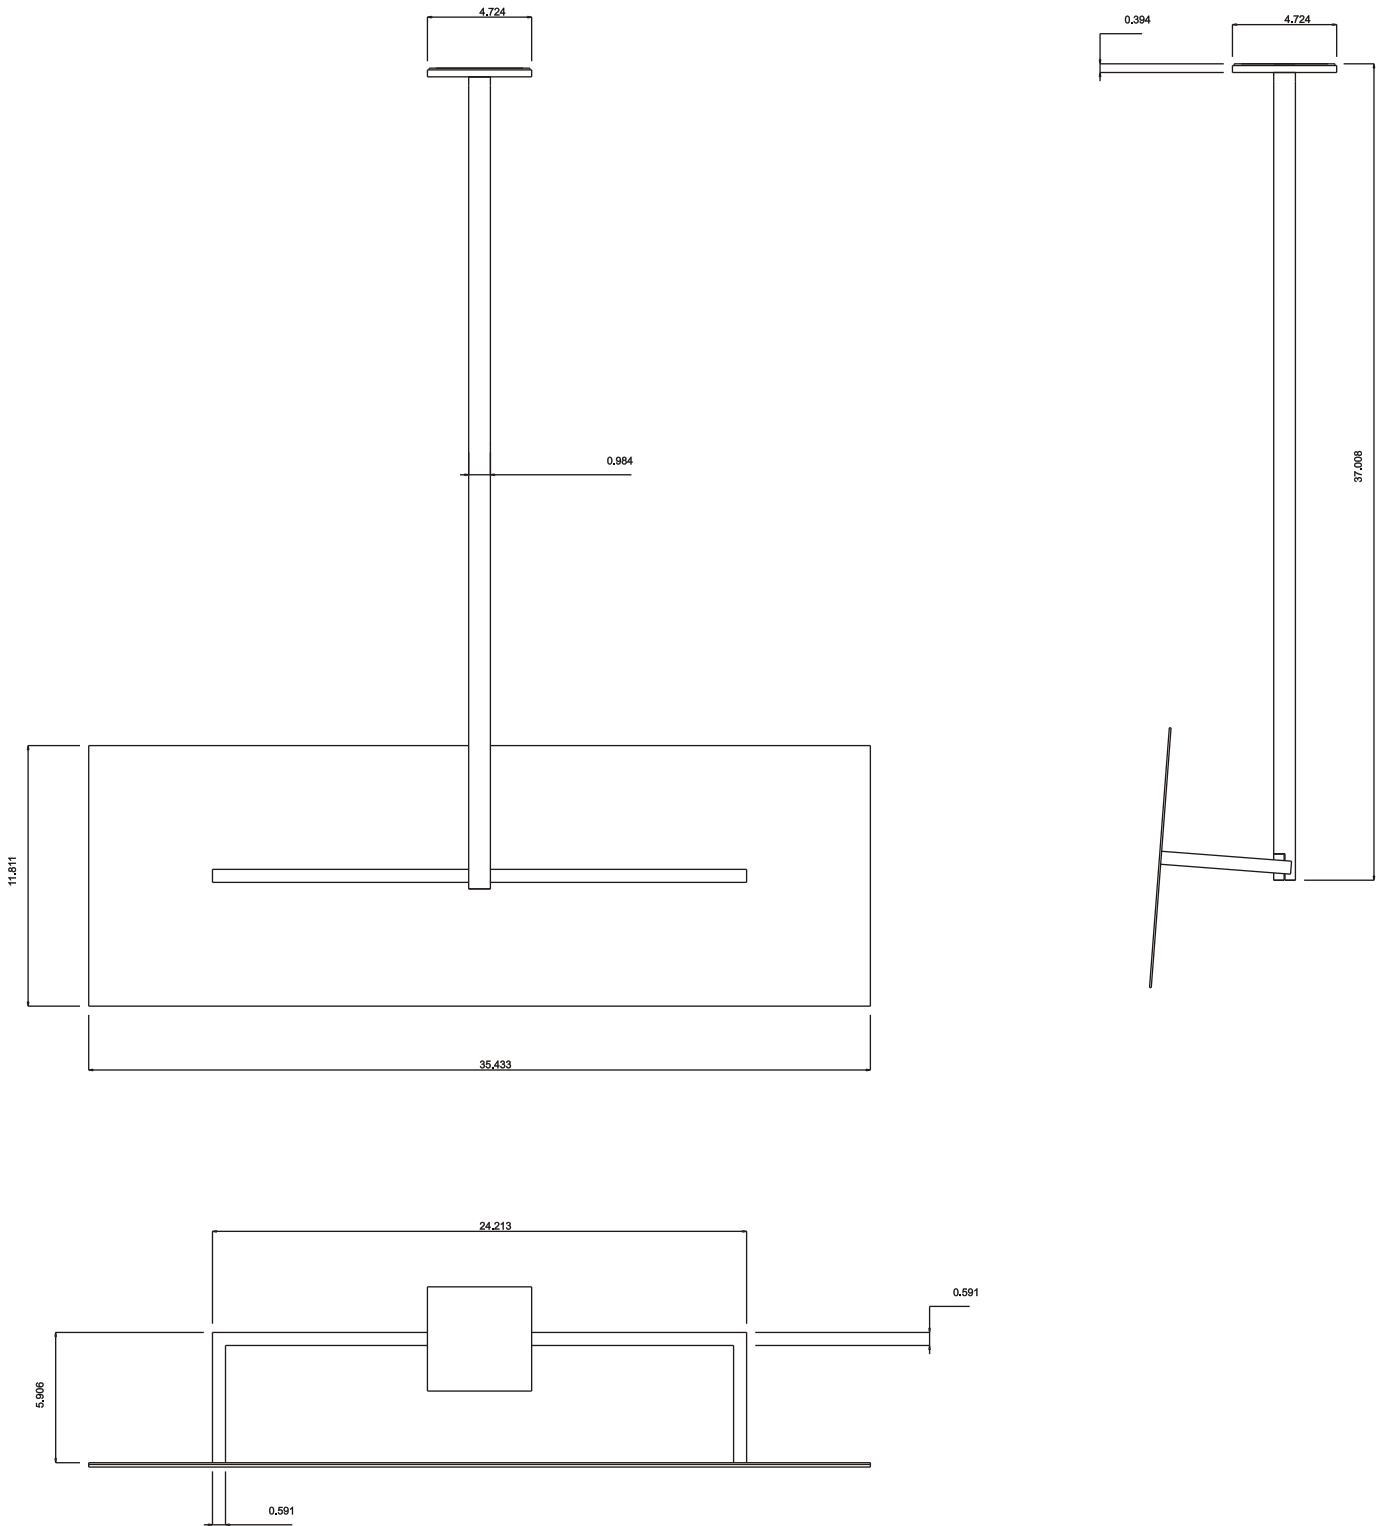

 Made in Germany by: TT-Form GmbH Vennekenweg 5 D - 46348 Raesfeld	Distributed by: WS Bath Collections 1051 Lea Drive Colegeville, PA 19426 Phone: (610)831 0214 Fax: (610) 831 0215 www.wsbathcollections.com	Dimensions: Inches	Material: stainless steel, brushed
		Title: Hydrus ceiling mirror 33.071	Variations: Length of arm: 33.071 or 37.008 or 40.945
		Model Number: C022005	Date: 08/29/2006

 Made in Germany by: TT-Form GmbH Vennekenweg 5 D - 46348 Raesfeld	Distributed by: WS Bath Collections 1051 Lea Drive Colegeville, PA 19426 Phone: (610)831 0214 Fax: (610) 831 0215 www.wsbathcollections.com	Dimensions: Inches	Material: stainless steel, brushed
		Title: Hydrus ceiling mirror 37.008	Variations: Length of arm: 33.071 or 37.008 or 40.945
		Model Number: C032005	Date: 08/29/2006

 Made in Germany by: TT-Form GmbH Vennekenweg 5 D - 46348 Raesfeld	Distributed by: WS Bath Collections 1051 Lea Drive Colegeville, PA 19426 Phone: (610)831 0214 Fax: (610) 831 0215 www.wsbathcollections.com	Dimensions: Inches	Material: stainless steel, brushed
		Title: Hydrus ceiling mirror 40.945	Variations: Length of arm: 33.071 or 37.008 or 40.945
		Model Number: C042005	Date: 08/29/2006