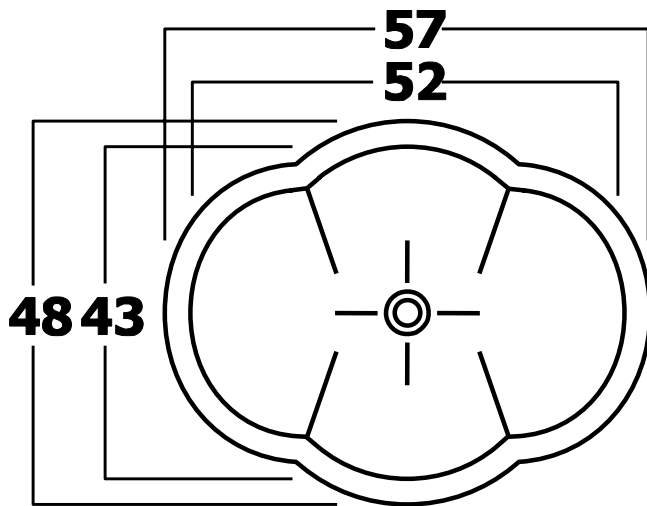

Gothique 8021

Model: GOTHIQUE 8021

Dimensions (inch):

Inside: 20.5 x 16.9 x 5.1

Overall: 22.4 x 18.9

WS BATH COLLECTIONS

1051 Lea Drive

Collegeville, PA 19426