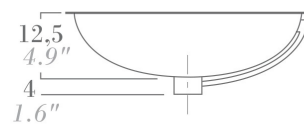

# Product Specs Sheets

Collection  
Metal

Model |  
WSBC3021

Dimensions Metric

1 inch = 2.54 cm  
1 inch = 25.4 mm

**WS**<sup>®</sup>  
BATH  
COLLECTIONS

1051 Lea Drive - Collegeville, PA 19426  
Tel. 215 513 9400 - Fax 610 831 0215  
[www.ws bathcollections.com](http://www.ws bathcollections.com) - [info@ws bathcollections.com](mailto:info@ws bathcollections.com)