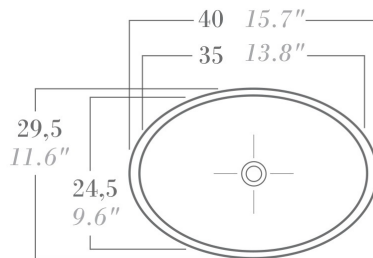

# Product Specs Sheets

Collection  
Metal

Model |  
WSBC3021

Dimensions Metric

1 inch = 2.54 cm  
1 inch = 25.4 mm

**WS**<sup>®</sup>  
BATH  
COLLECTIONS

1051 Lea Drive - Collegeville, PA 19426  
Tel. 215 513 9400 - Fax 610 831 0215  
[www.ws bathcollections.com](http://www.ws bathcollections.com) - [info@ws bathcollections.com](mailto:info@ws bathcollections.com)