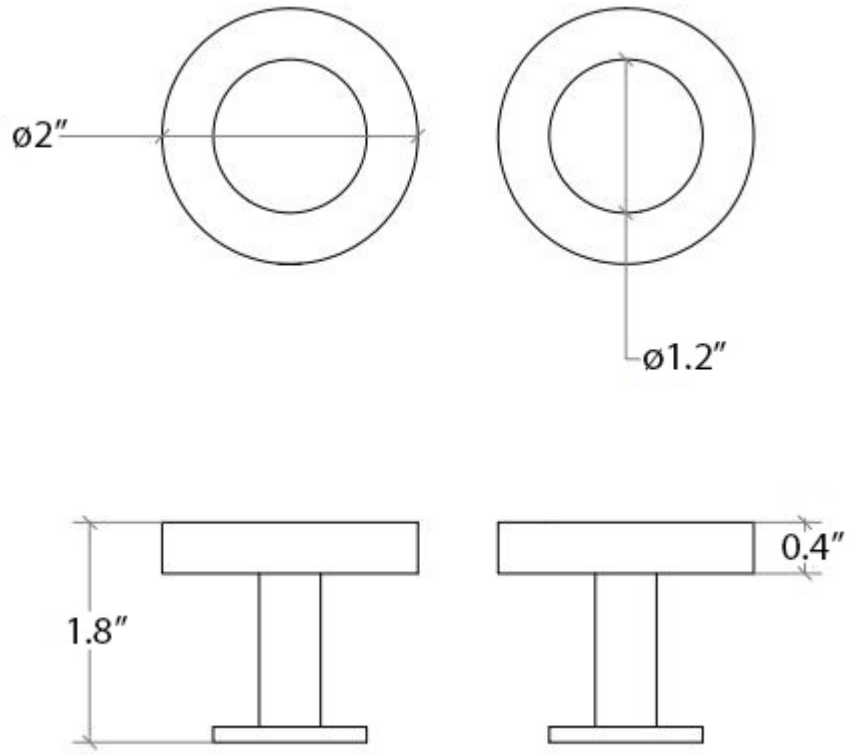

Product Specs Sheets

Collection
Duemila

Model |
Duemila 5507

Dimensions Metric
1 inch = 2.54 cm
1 inch = 25.4 mm

WS[®]
BATH
COLLECTIONS

1051 Lea Drive - Collegeville, PA 19426
Tel. 215 513 9400 - Fax 610 831 0215
www.ws bathcollections.com - info@ws bathcollections.com