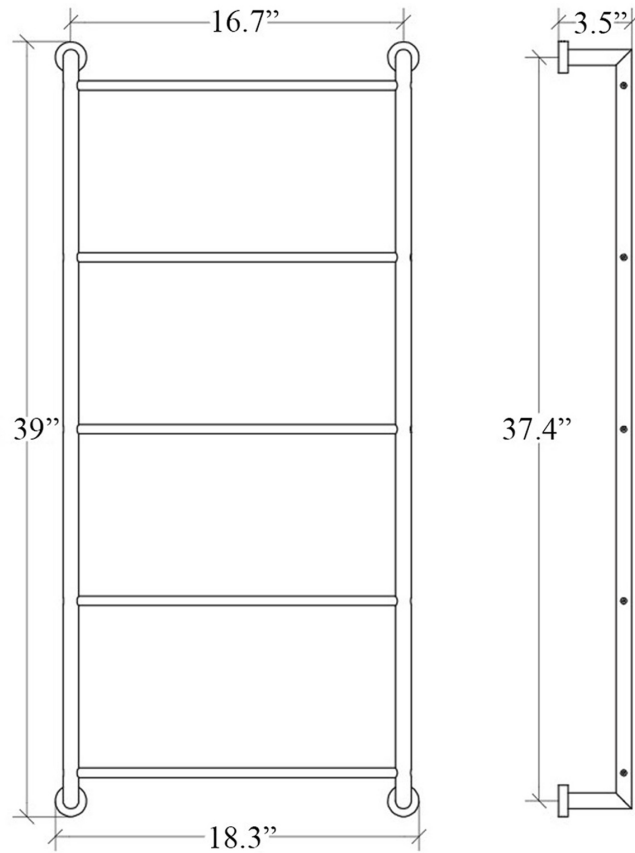

### Finishes:

 Polished Chrome

 Matte Black

**Collection**  
Baketo

**Model |**  
Baketo 5233

Dimensions Metric

*1 inch = 2.54 cm*

*1 inch = 25.4 mm*

# Product Specs Sheets

Collection  
Baketo

Model |  
Baketo 5233

Dimensions Metric

1 inch = 2.54 cm  
1 inch = 25.4 mm

**WS**<sup>®</sup>  
BATH  
COLLECTIONS

1051 Lea Drive - Collegeville, PA 19426  
Tel. 215 513 9400 - Fax 610 831 0215  
[www.ws bathcollections.com](http://www.ws bathcollections.com) - [info@ws bathcollections.com](mailto:info@ws bathcollections.com)