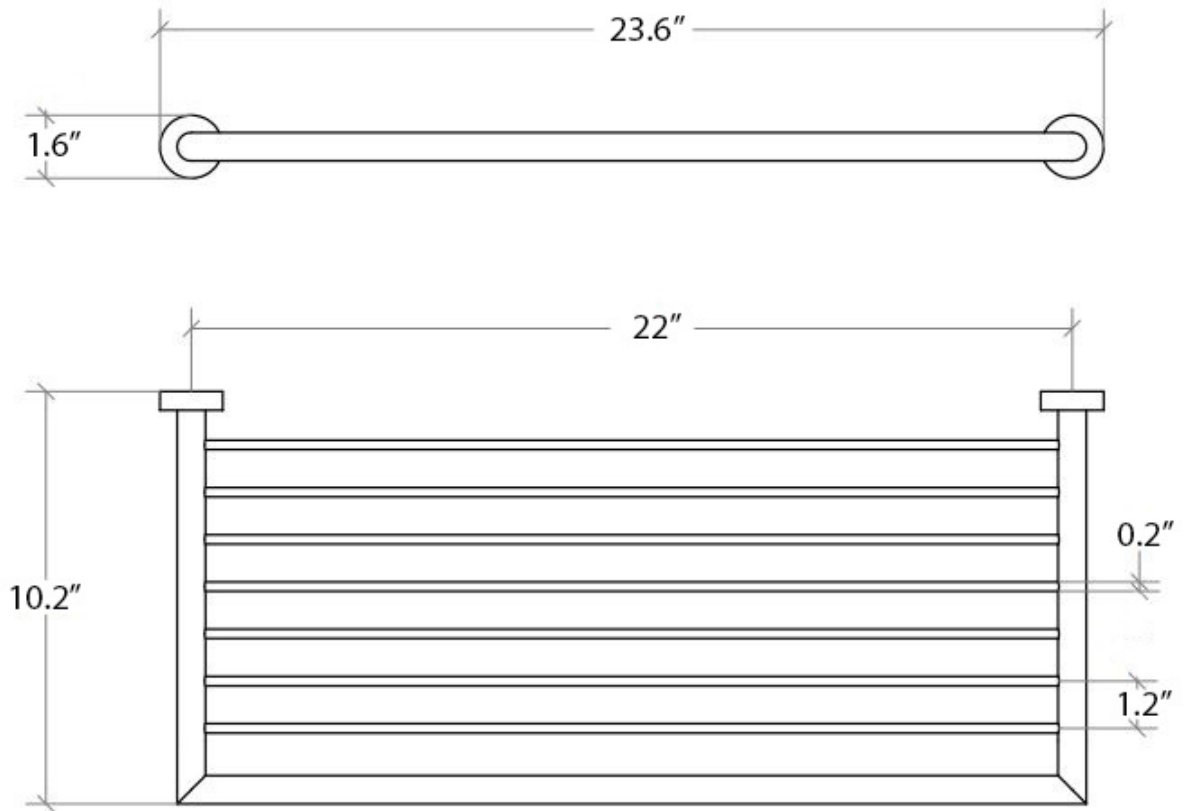

### Finishes:

 Polished Chrome

 Matte Black

**Collection**  
Baketo

**Model |**  
Baketo 5216

Dimensions Metric

*1 inch = 2.54 cm*

*1 inch = 25.4 mm*

Collection  
Baketo

Model |  
Baketo 5216

Dimensions Metric

1 inch = 2.54 cm  
1 inch = 25.4 mm

**WS**<sup>®</sup>  
BATH  
COLLECTIONS

1051 Lea Drive - Collegeville, PA 19426  
Tel. 215 513 9400 - Fax 610 831 0215