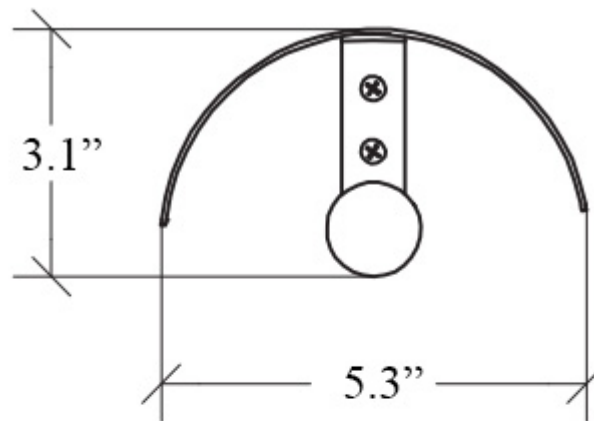

Finishes:

-  Polished Chrome
-  Matte Black

Collection
Baketo

Model |
Baketo 5203

Dimensions Metric

1 inch = 2.54 cm

1 inch = 25.4 mm

**WS**[®]
BATH
COLLECTIONS

WEIGHT 0.9 LBS

VOLUME m³ 0,0018

**TOILET PAPER HOLDER
WITH LID - CHROMED BRASS**

Collection
Baketo

Model |
Baketo 5203

Dimensions Metric

1 inch = 2.54 cm
1 inch = 25.4 mm

WS[®]
**BATH
COLLECTIONS**