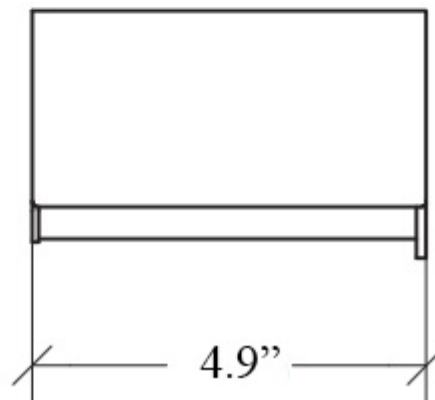

Finishes:

-  Polished Chrome
-  Matte Black

Collection
Baketo

Model |
Baketo 5203

Dimensions Metric

1 inch = 2.54 cm

1 inch = 25.4 mm

**WS**[®]
BATH
COLLECTIONS

WEIGHT 0.9 LBS

VOLUME m³ 0,0018

**TOILET PAPER HOLDER
WITH LID - CHROMED BRASS**

Collection
Baketo

Model |
Baketo 5203

Dimensions Metric

1 inch = 2.54 cm
1 inch = 25.4 mm

WS[®]
**BATH
COLLECTIONS**