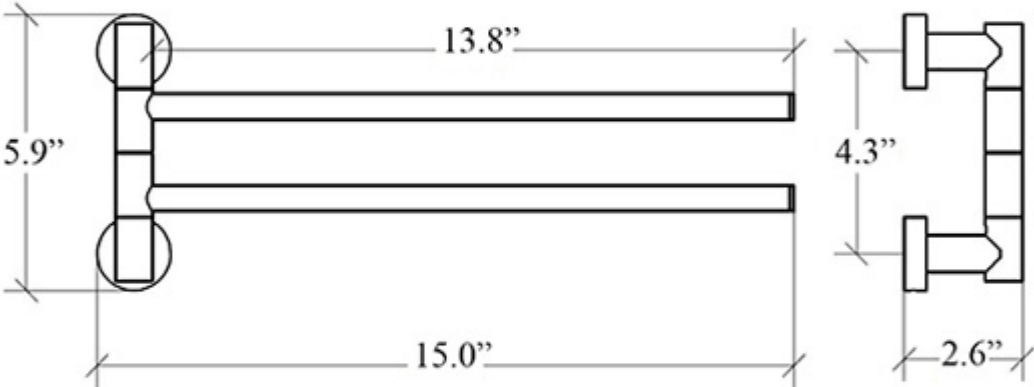

Product Specs Sheets

Collection
Baketo

Model |
Baketo 52152

Dimensions Metric
1 inch = 2.54 cm
1 inch = 25.4 mm

1051 Lea Drive - Collegeville, PA 19426
Tel. 215 513 9400 - Fax 610 831 0215
www.ws bathcollections.com - info@ws bathcollectins.com