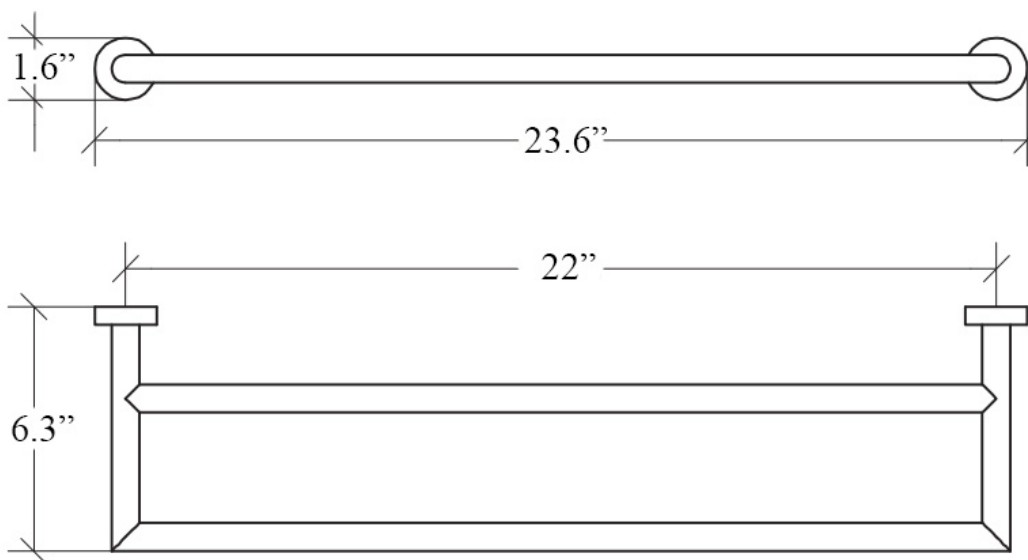

### Finishes:

 Polished Chrome

 Matte Black

**Collection**  
Baketo

**Model |**  
Baketo 5214

Dimensions Metric

*1 inch = 2.54 cm*

*1 inch = 25.4 mm*

Collection  
Baketo

Model |  
Baketo 5214

Dimensions Metric

1 inch = 2.54 cm  
1 inch = 25.4 mm

**WS<sup>®</sup>**  
**BATH**  
**COLLECTIONS**

1051 Lea Drive - Collegeville, PA 19426  
Tel. 215 513 9400 - Fax 610 831 0215