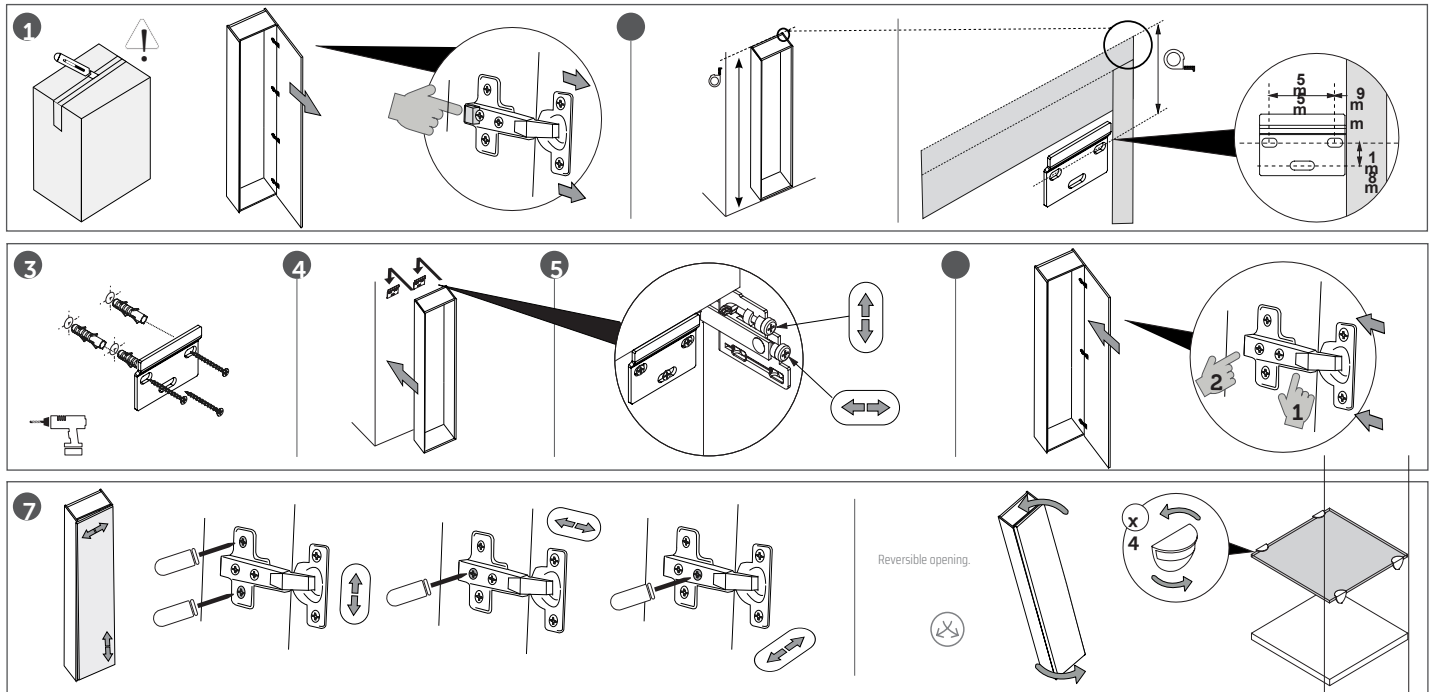

Installation Instructions - Palma COL01

· PRUDENCE · PRECAUCIÓN · CAUTION

· AVANT DE COMMENCER · ANTES DE EMPEZAR · BEFORE BEGINNING

ENGLISH

Our products are designed unique and exclusively for inside use, as complement of other furniture or support or closets for light materials. They are not suitable for an outside use. For the assembly of those parts that are supplied separately, please read carefully the present manual. The stability and capacity of our products will be exclusively guaranteed within the fulfillment of these guide. The shelves or top parts cannot be considered as a working surface so please refrain from any misuse. We supply expansion screws for a wall fixing of our units. Please refrain from sitting or standing over the units, shelves or drawers as this will cause major damage. Do not hang from doors or drawers. Do not open different doors or drawers at the same time. Be extremely careful with glass components. Do not place the units near any heat source superior to 45° C. Warranties do not cover misuse.

**Installation
Instructions**

**Model |
Palma COL01**

Dimensions Metric

1 inch = 2.54 cm
1 inch = 25.4 mm

**WS[®]
BATH
COLLECTIONS**

1051 Lea Drive - Collegeville, PA 19426
Tel. 215 513 9400 - Fax 610 831 0215