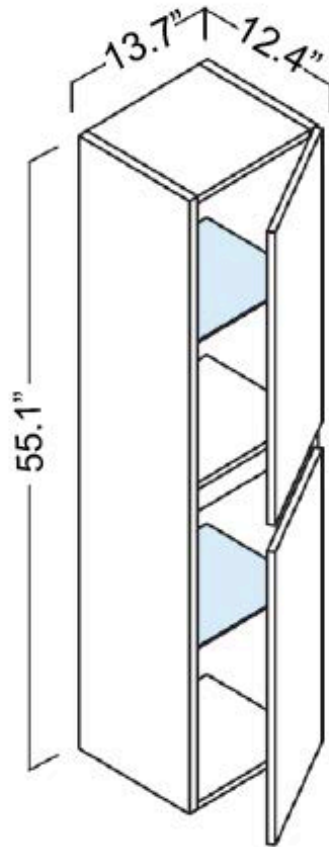

### Features

- Bathroom Column
- Wall-hung design offers a clean, streamlined look
- Two soft closing doors
- Four-tier shelf (includes two glass shelves)
- Fully assembled
- Structure and front made of engineered wood in wood finishes and high gloss lacquered
- Hidden hanging bracket directly assembled with great resistance and depth regulations
- Handle integrated in front of furniture
- Reversible Opening (Can be Installed with a Left or Right Hinge)
- Made in Spain

### Codes & Standards:

- CARB2 Compliant and Certified
- TSCA Compliant and Certified

\* WS Bath Collections reserves the right to revise dimensions or information on this sheet without notice

<b>Collection  </b> Menta	<b>Model  </b> Menta COL01	Dimensions Metric <i>1 inch = 2.54 cm</i> <i>1 inch = 25.4 mm</i>	 1051 Lea Drive - Collegeville, PA 19426 Tel. 215 513 9400 - Fax 610 831 0215 <a href="http://www.ws bathcollections.com">www.ws bathcollections.com</a> - <a href="mailto:info@ws bathcollectins.com">info@ws bathcollectins.com</a>
------------------------------	-------------------------------	---	---

Menta COL01

Technical information

Soft close

Glass shelf

Reversible rotating door

**Collection** |  
Menta

**Model** |  
Menta COL01

Dimensions Metric  
1 inch = 2.54 cm  
1 inch = 25.4 mm