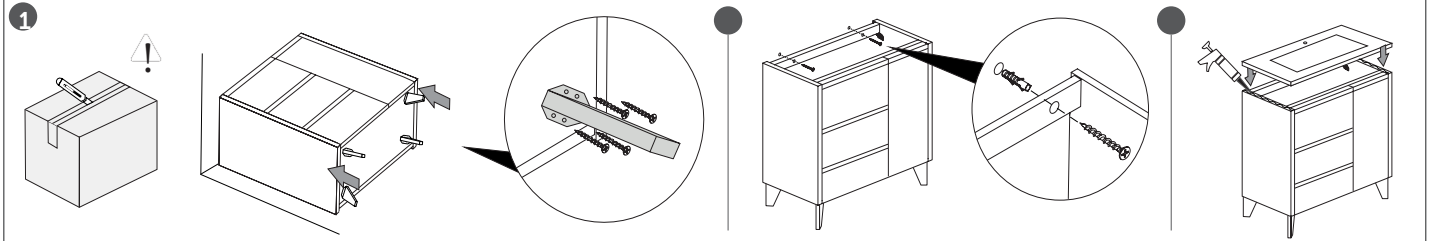

# Installation Instructions - Lila

· PRUDENCE · PRECAUCIÓN · CAUTION

· AVANT DE COMMENCER · ANTES DE EMPEZAR · BEFORE BEGINNING

## Note

WS Bath Collections reserves the right to make revisions in the design of products without notice.

**Installation  
Instructions**

**Model |  
Lila**

**Dimensions Metric**

1 inch = 2.54 cm  
1 inch = 25.4 mm