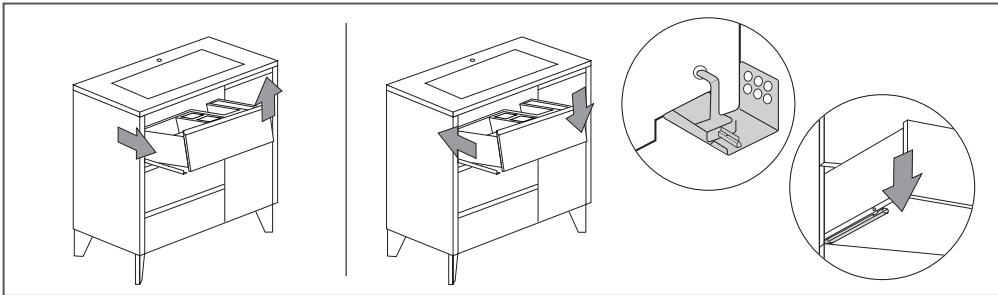

Installation Instructions - Lila

· PRUDENCE · PRECAUCIÓN · CAUTION

· AVANT DE COMMENCER · ANTES DE EMPEZAR · BEFORE BEGINNING

ENGLISH

Our products are designed unique and exclusively for inside use, as complement of other furniture or support or closets for light materials. They are not suitable for an outside use. For the assembly of those parts that are supplied separately, please read carefully the present manual. The stability and capacity of our products will be exclusively guaranteed within the fulfillment of these guide. The shelves or top parts cannot be considered as a working surface so please refrain from any misuse. We supply expansion screws for a wall fixing of our units. Please refrain from sitting or standing over the units, shelves or drawers as this will cause major damage. Do not hang from doors or drawers. Do not open different doors or drawers at the same time. Be extremely careful with glass components. Do not place the units near any heat source superior to 45° C. Warranties do not cover misuse.

Notice: All data in this documentation are only indicative, the aim being to describe the product. If you have questions about how to assemble the furniture or cleaning, contact your point of sale. The company assumes no liability resulting from misuse of the product.

Maintenance & cleaning: We do not recommend the use of any chemical cleaning products with our furniture. We only recommend the use of warm mild soapy. Water and a soft lint free cloth.

Note

WS Bath Collections reserves the right to make revisions in the design of products without notice.

**Installation
Instructions**

**Model |
Lila**

Dimensions Metric

1 inch = 2.54 cm
1 inch = 25.4 mm

**WS®
BATH
COLLECTIONS**

1051 Lea Drive - Collegeville, PA 19426
Tel. 215 513 9400 - Fax 610 831 0215

www.ws bathcollections.com - info@ws bathcollections.com