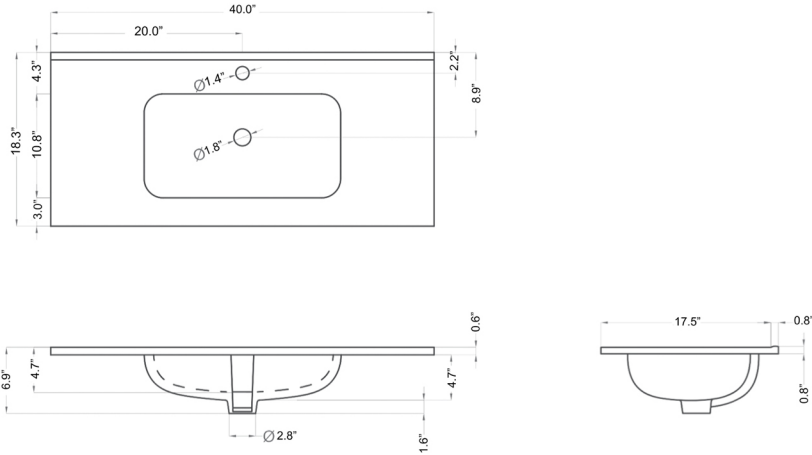

Sink

Base Unit

Technical information

Organizer unit.

Hettich sliding system.

Adjustable front.

Glossy lacquered finish.

Soft close.

- 3 adjustable drawers and door with silentslow closing and integrated handles.
- 22 mm MDF front / 19 mm MDF white finish. 19 mm side panels.

Soft close.

Collection | Lila

Model | Lila C100

Dimensions Metric

1 inch = 2.54 cm
1 inch = 25.4 mm

1051 Lea Drive - Collegeville, PA 19426
Tel. 215 513 9400 - Fax 610 831 0215
www.ws bathcollections.com - info@ws bathcollectins.com