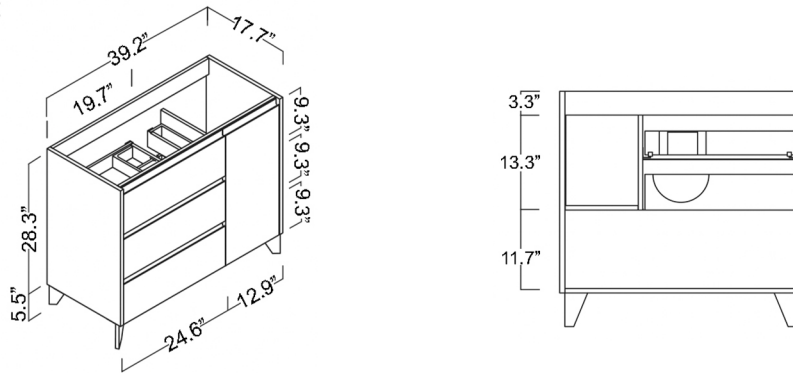

Product Specs Sheets

Cover Page

Lila C100

Features

- Complete Vanity Unit
- Base Unit Available in 3 Finishes: Glossy White, Natural Oak, and Grey Pine
- Integrated Handles
- Free Standing Installation with Matte Aluminum Legs
- Three soft close drawers with organizer in upper drawer and one soft-closing door
- Includes integrated sink and vanity top in gloss white ceramic with faucet hole and overflow
- Fully assembled with structure and front made of engineered wood in wood finishes and high gloss lacquered
- Handle integrated in front of furniture
- Hidden hanging bracket directly assembled with great resistance and depth regulations
- Made in Spain

Codes & Standards:

- CARB2 Compliant and Certified
- TSCA Compliant and Certified

* WS Bath Collections reserves the right to revise dimensions or information on this sheet without notice

Collection Lila	Model Lila C100	Dimensions Metric <i>1 inch = 2.54 cm</i> <i>1 inch = 25.4 mm</i>	 1051 Lea Drive - Collegeville, PA 19426 Tel. 215 513 9400 - Fax 610 831 0215 www.ws bathcollections.com - info@ws bathcollectins.com
-----------------------------	-----------------------------	--	---

Sink

Base Unit

Technical information

Organizer unit.

Hettich sliding system.

Adjustable front.

Glossy lacquered finish.

Soft close.

- 3 adjustable drawers and door with silentslow closing and integrated handles.
- 22 mm MDF front / 19 mm MDF white finish. 19 mm side panels.

Soft close.

Collection | Lila

Model | Lila C100

Dimensions Metric