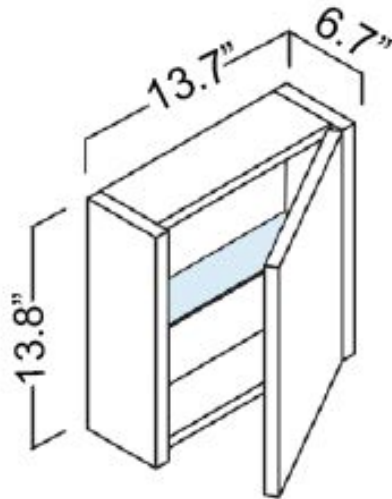

Dalia COL03

Features

- Small Bathroom Cabinet
- Wall-hung design offers a clean, streamlined look
- Soft closing door
- Two-tier shelf (includes one glass shelf)
- Fully assembled
- Structure and front made of engineered wood in wood finishes and high gloss lacquered
- Hidden hanging bracket directly assembled with great resistance and depth regulations
- Reversible Opening (Can be Installed with a Left or Right Hinge)
- Made in Spain

Model |
Dalia COL03

Dimensions Metric

1 inch = 2.54 cm

1 inch = 25.4 mm

WS[®]
BATH
COLLECTIONS

1051 Lea Drive - Collegeville, PA 19426
Tel. 215 513 9400 - Fax 610 831 0215

www.ws bathcollections.com - info@ws bathcollectins.com

Technical information

Soft close

Glass shelf

Reversible rotating door

Collection |
Dalia

Model |
Dalia COL03

Dimensions Metric
1 inch = 2.54 cm
1 inch = 25.4 mm

1051 Lea Drive - Collegeville, PA 19426
Tel. 215 513 9400 - Fax 610 831 0215