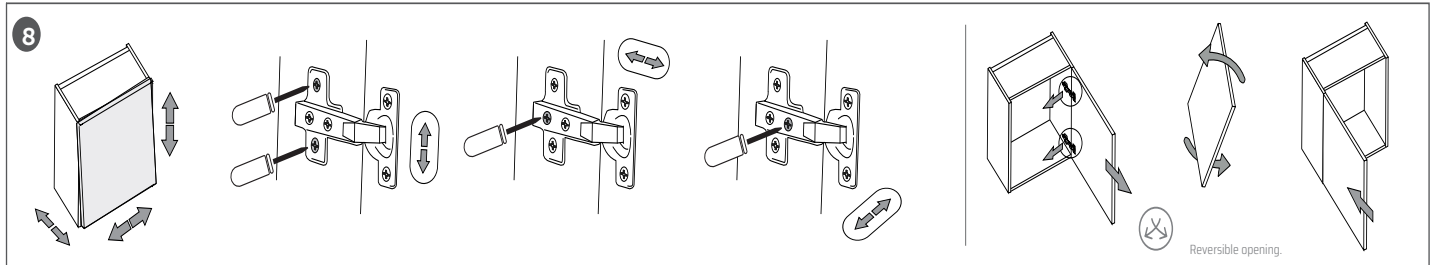

Installation Instructions - Dalia COL03

· PRUDENCE · PRECAUCIÓN · CAUTION

· AVANT DE COMMENCER · ANTES DE EMPEZAR · BEFORE BEGINNING

ENGLISH

Our products are designed unique and exclusively for inside use, as complement of other furniture or support or closets for light materials. They are not suitable for an outside use. For the assembly of those parts that are supplied separately, please read carefully the present manual. The stability and capacity of our products will be exclusively guaranteed within the fulfillment of these guide. The shelves or top parts cannot be considered as a working surface so please refrain from any misuse. We supply expansion screws for a wall fixing of our units. Please refrain from sitting or standing over the units, shelves or drawers as this will cause major damage. Do not hang from doors or drawers. Do not open different doors or drawers at the same time. Be extremely careful with glass components. Do not place the units near any heat source superior to 45° C. Warranties do not cover misuse.

**Installation
Instructions**

**Model |
Dalia COL03**

Dimensions Metric

1 inch = 2.54 cm
1 inch = 25.4 mm

**WS[®]
BATH
COLLECTIONS**

1051 Lea Drive - Collegeville, PA 19426
Tel. 215 513 9400 - Fax 610 831 0215