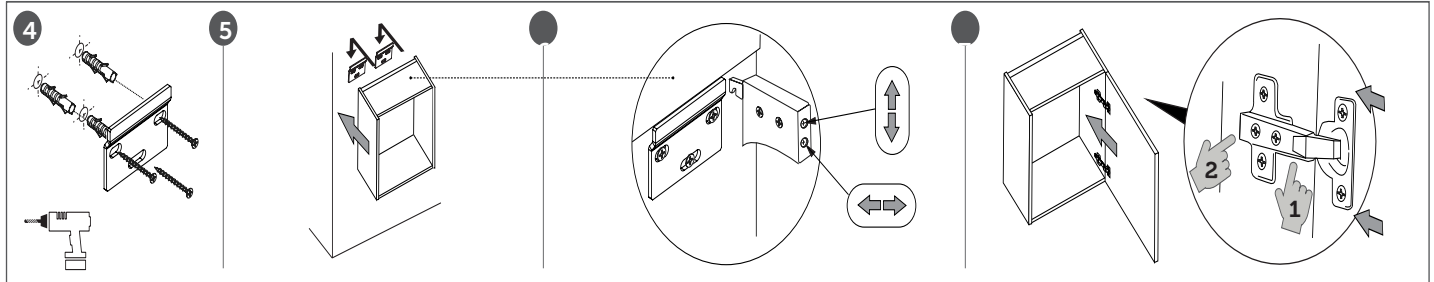

Installation Instructions - Dalia COL03

· PRUDENCE · PRECAUCIÓN · CAUTION

· AVANT DE COMMENCER · ANTES DE EMPEZAR · BEFORE BEGINNING

ENGLISH

Our products are designed unique and exclusively for inside use, as complement of other furniture or support or closets for light materials. They are not suitable for an outside use. For the assembly of those parts that are supplied separately, please read carefully the present manual. The stability and capacity of our products will be exclusively guaranteed within the fulfillment of these guide. The shelves or top parts cannot be considered as a working surface so please refrain from any misuse. We supply expansion screws for a wall fixing of our units. Please refrain from sitting or standing over the units, shelves or drawers as this will cause major damage. Do not hang from doors or drawers. Do not open different doors or drawers at the same time. Be extremely careful with glass components. Do not place the units near any heat source superior to 45° C. Warranties do not cover misuse.

**Installation
Instructions**

**Model |
Dalia COL03**

Dimensions Metric

1 inch = 2.54 cm
1 inch = 25.4 mm

**WS[®]
BATH
COLLECTIONS**

1051 Lea Drive - Collegeville, PA 19426
Tel. 215 513 9400 - Fax 610 831 0215