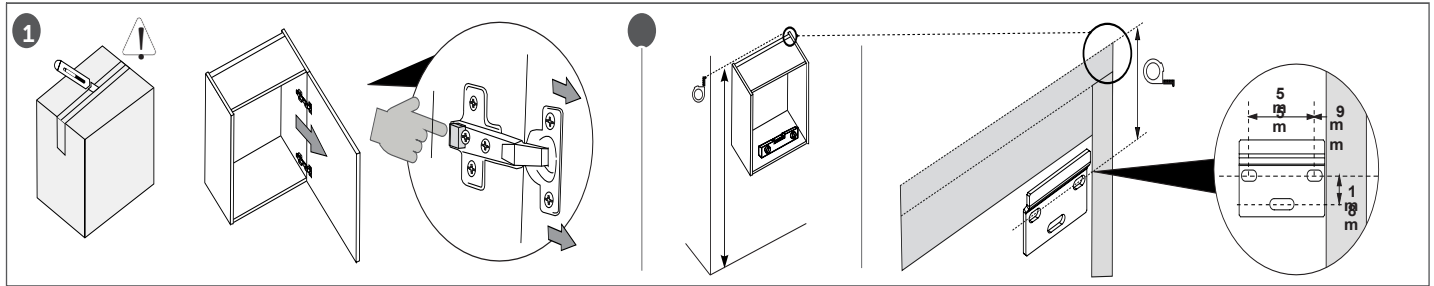

Installation Instructions - Dalia COL03

· PRUDENCE · PRECAUCIÓN · CAUTION

· AVANT DE COMMENCER · ANTES DE EMPEZAR · BEFORE BEGINNING

ENGLISH

Our products are designed unique and exclusively for inside use, as complement of other furniture or support or closets for light materials. They are not suitable for an outside use. For the assembly of those parts that are supplied separately, please read carefully the present manual. The stability and capacity of our products will be exclusively guaranteed within the fulfillment of these guide. The shelves or top parts cannot be considered as a working surface so please refrain from any misuse. We supply expansion screws for a wall fixing of our units. Please refrain from sitting or standing over the units, shelves or drawers as this will cause major damage. Do not hang from doors or drawers. Do not open different doors or drawers at the same time. Be extremely careful with glass components. Do not place the units near any heat source superior to 45° C. Warranties do not cover misuse.

**Installation
Instructions**

**Model |
Dalia COL03**

Dimensions Metric

1 inch = 2.54 cm
1 inch = 25.4 mm

**WS[®]
BATH
COLLECTIONS**

1051 Lea Drive - Collegeville, PA 19426
Tel. 215 513 9400 - Fax 610 831 0215