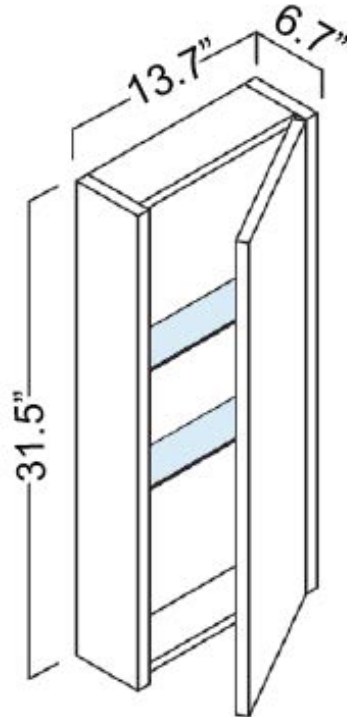

Dalia COL02

Features

- Bathroom Half Column
- Wall-hung design offers a clean, streamlined look
- Soft closing door
- Three-tier shelf (includes two glass shelves)
- Fully assembled
- Structure and front made of engineered wood in wood finishes and high gloss lacquered
- Hidden hanging bracket directly assembled with great resistance and depth regulations
- Reversible Opening (Can be Installed with a Left or Right Hinge)
- Made in Spain

Codes & Standards:

- CARB2 Compliant and Certified
- TSCA Compliant and Certified

* WS Bath Collections reserves the right to revise dimensions or information on this sheet without notice

Collection Dalia	Model Dalia COL02	Dimensions Metric <i>1 inch = 2.54 cm</i> <i>1 inch = 25.4 mm</i>	 1051 Lea Drive - Collegeville, PA 19426 Tel. 215 513 9400 - Fax 610 831 0215 www.ws bathcollections.com - info@ws bathcollectins.com
------------------------------	-------------------------------	--	---

Technical information

Soft close

Glass shelf

Reversible rotating door

Collection |
Dalia

Model |
Dalia COL02

Dimensions Metric
1 inch = 2.54 cm
1 inch = 25.4 mm

1051 Lea Drive - Collegeville, PA 19426
Tel. 215 513 9400 - Fax 610 831 0215
www.ws bathcollections.com - info@ws bathcollectins.com