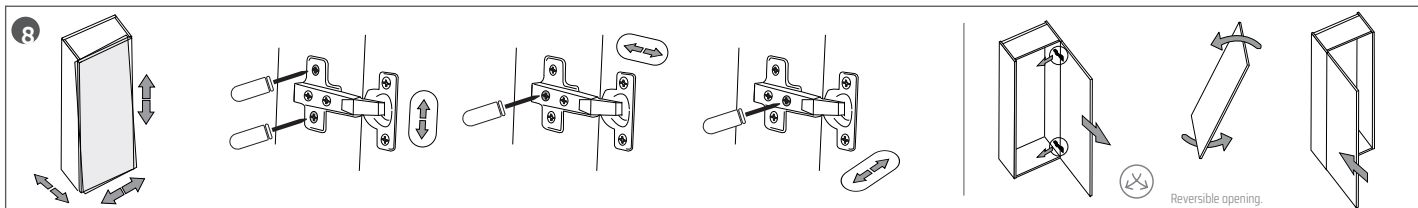

# Installation Instructions - Dalia COL02

· PRUDENCE · PRECAUCIÓN · CAUTION

· AVANT DE COMMENCER · ANTES DE EMPEZAR · BEFORE BEGINNING

## Note

WS Bath Collections reserves the right to make revisions in the design of products without notice.

**Installation  
Instructions**

**Model |  
Dalia COL02**

**Dimensions Metric**

1 inch = 2.54 cm  
1 inch = 25.4 mm