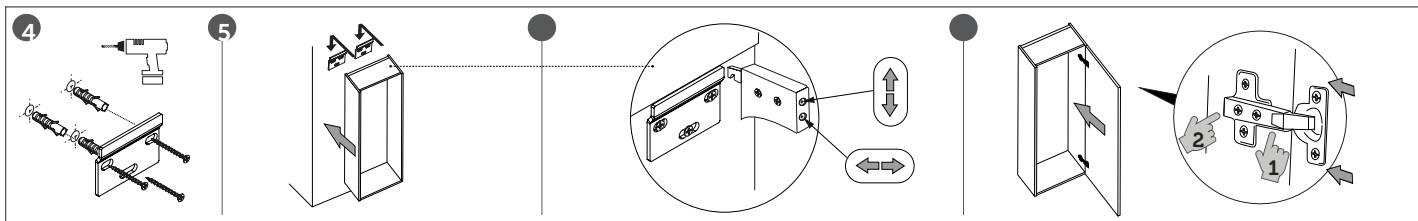

# Installation Instructions - Dalia COL02

· PRUDENCE · PRECAUCIÓN · CAUTION

· AVANT DE COMMENCER · ANTES DE EMPEZAR · BEFORE BEGINNING

## Note

WS Bath Collections reserves the right to make revisions in the design of products without notice.

**Installation  
Instructions**

**Model |  
Dalia COL02**

**Dimensions Metric**

1 inch = 2.54 cm  
1 inch = 25.4 mm