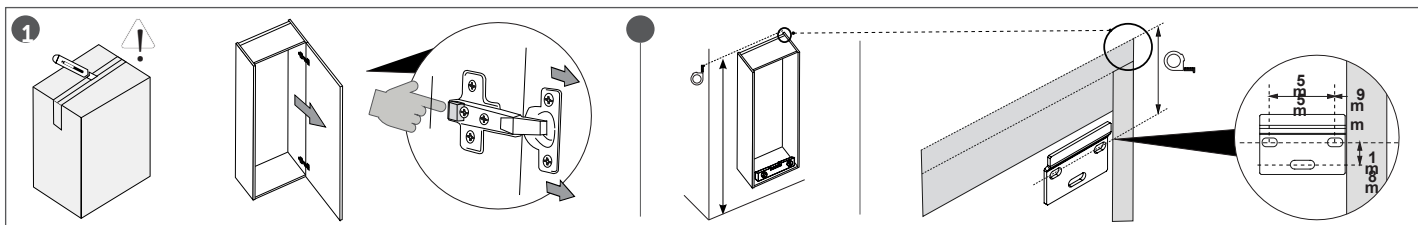

# Installation Instructions - Dalia COL02

· PRUDENCE · PRECAUCIÓN · CAUTION

· AVANT DE COMMENCER · ANTES DE EMPEZAR · BEFORE BEGINNING

## Note

WS Bath Collections reserves the right to make revisions in the design of products without notice.

**Installation  
Instructions**

**Model |  
Dalia COL02**

**Dimensions Metric**

1 inch = 2.54 cm  
1 inch = 25.4 mm