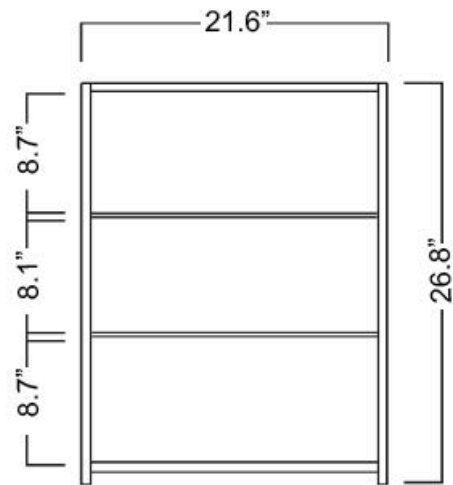

Camilia AUX55

Features

- Mirrored Medicine Cabinet
- Soft closing door
- Reversible Opening (Can be Installed with a Left or Right Hinge)
- Wall-hung Surface Mount Installation with Hidden Brackets
- Includes Two Glasses Shelves
- Structure made of engineered wood
- Durable Anodized Aluminum Finish
- Made in Spain

SKU# | Options:

- Camilia AUX55 | Mirrored Medicine Cabinet

Codes & Standards:

- CARB2 Compliant and Certified
- TSCA Compliant and Certified

* WS Bath Collections reserves the right to revise dimensions or information on this sheet without notice

Collection Camilia	Model Camilia AUX55	Dimensions Metric <i>1 inch = 2.54 cm</i> <i>1 inch = 25.4 mm</i>	 1051 Lea Drive - Collegeville, PA 19426 Tel. 215 513 9400 - Fax 610 831 0215 www.ws bathcollections.com - info@ws bathcollectins.com
--------------------------------	---------------------------------	--	---

Camilia AUX55

Technical information

Soft close

Glass shelf

Reversible rotating door

Collection |
Camilia

Model |
Camilia AUX55

Dimensions Metric
1 inch = 2.54 cm
1 inch = 25.4 mm