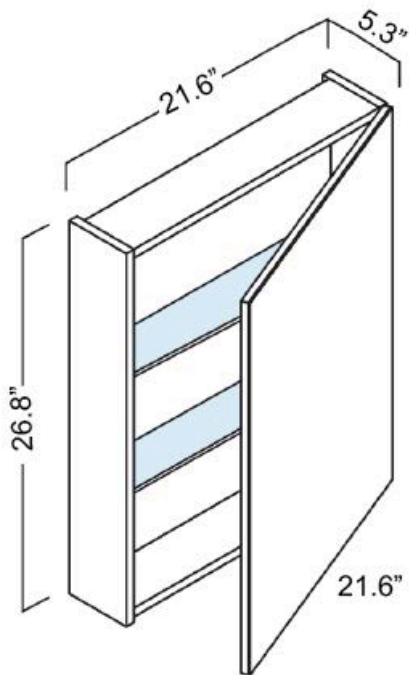

Camilia AUX55

Features

- Mirrored Medicine Cabinet
- Soft closing door
- Reversible Opening (Can be Installed with a Left or Right Hinge)
- Wall-hung Surface Mount Installation with Hidden Brackets
- Includes Two Glasses Shelves
- Structure made of engineered wood
- Durable Anodized Aluminum Finish
- Made in Spain

SKU# | Options:

- Camilia AUX55 | Mirrored Medicine Cabinet

Codes & Standards:

- CARB2 Compliant and Certified
- TSCA Compliant and Certified

* WS Bath Collections reserves the right to revise dimensions or information on this sheet without notice

Collection Camilia	Model Camilia AUX55	Dimensions Metric <i>1 inch = 2.54 cm</i> <i>1 inch = 25.4 mm</i>	 1051 Lea Drive - Collegeville, PA 19426 Tel. 215 513 9400 - Fax 610 831 0215 www.ws bathcollections.com - info@ws bathcollectins.com
--------------------------------	---------------------------------	--	---

Camilia AUX55

Technical information

Soft close

Glass shelf

Reversible rotating door

Collection |
Camilia

Model |
Camilia AUX55

Dimensions Metric
1 inch = 2.54 cm
1 inch = 25.4 mm