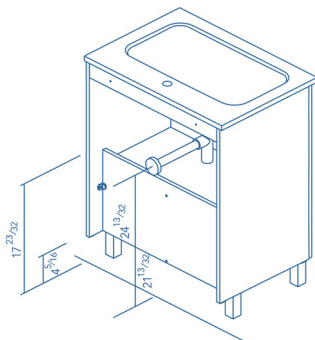

SIPHON PLACEMENT

Finishes

SANDY GREY

ESSENCE WENGE

WHITE

ANTHRACITE

Collection
Logic

Model |
Logic 80

Dimensions Metric

1 inch = 2.54 cm

1 inch = 25.4 mm

WS®
BATH
COLLECTIONS

1051 Lea Drive - Collegeville, PA 19426
Tel. 215 513 9400 - Fax 610 831 0215

www.ws bathcollections.com - info@ws bathcollections.com