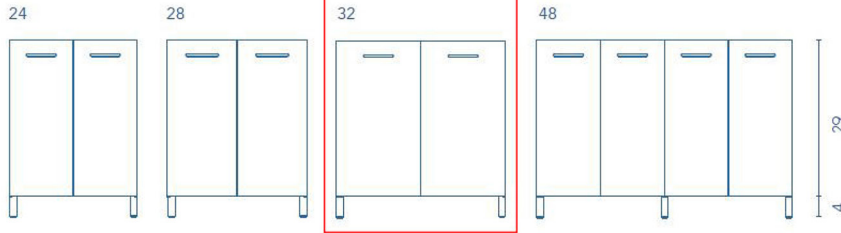

Features

- Complete Vanity Unit Available in 4 Finishes
- Two soft close doors with 105 degree opening capability
- Includes integrated sink and vanity top in ceramic white
- Sink with faucet hole and overflow
- Fully assembled with 4 legs in bright chrome
- Structure and front made of engineered wood textured in high gloss lacquered colors
- Handles with metallic bright chrome finish
- Hidden hanging bracket directly assembled with great resistance and depth regulations
- Made in Spain

Logic 80

SKU# | Option:

- Logic 80 WG | Glossy White
- Logic 80 AN | Anthracite
- Logic 80 SG | Sandy Grey
- Logic 80 WE | Wenge

Finishes

-  Glossy White
-  Anthracite
-  Sandy Grey
-  Wenge

Collection Logic	Model Logic 80	Dimensions Metric <i>1 inch = 2.54 cm</i> <i>1 inch = 25.4 mm</i>	 1051 Lea Drive - Collegeville, PA 19426 Tel. 215 513 9400 - Fax 610 831 0215 www.wsbatchcollections.com - info@wsbatchcollections.com
----------------------------	----------------------------	--------------------------------------------------------------------------------	---------------------------------------------------------------------------------------------------------------------------------------------------------------------------------------------------------------------------------------------------------------------------------------------------------------------------------------

Product Specs Sheets

LOGIC

UNITS

Depth 18

WASHBASIN

Slim

TECHNICAL INFORMATION

- STRUCTURE: 5/8 in melamine board.
- FRONT: High gloss lacquered 5/8 in. board and 5/8 in. melamine board.
- HANDLE: Metallic in bright chrome finish.
- HINGE: 105° opening, 1^{3/8} cap, esasy assembly and soft cloe system.
- PIEDS: ABS, metallic in bright chrome finish.
- TUBE DEPTH: Tube depth 2^{3/4}in.