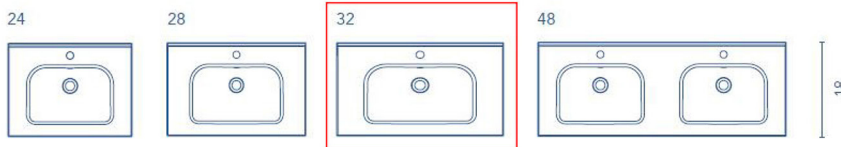

Logic 80

SKU# | Option:

- Logic 80 WG | Glossy White
- Logic 80 AN | Anthracite
- Logic 80 SG | Sandy Grey
- Logic 80 WE | Wenge

Finishes

-  Glossy White
-  Anthracite
-  Sandy Grey
-  Wenge

Collection Logic	Model Logic 80	Dimensions Metric <i>1 inch = 2.54 cm</i> <i>1 inch = 25.4 mm</i>	 1051 Lea Drive - Collegeville, PA 19426 Tel. 215 513 9400 - Fax 610 831 0215 www.wsbatchcollections.com - info@wsbatchcollections.com
----------------------------	----------------------------	--------------------------------------------------------------------------------	---------------------------------------------------------------------------------------------------------------------------------------------------------------------------------------------------------------------------------------------------------------------------------------------------------------------------------------

Product Specs Sheets

LOGIC

UNITS

Depth 18

WASHBASIN

Slim

TECHNICAL INFORMATION

- STRUCTURE: 5/8 in melamine board.
- FRONT: High gloss lacquered 5/8 in. board and 5/8 in. melamine board.
- HANDLE: Metallic in bright chrome finish.
- HINGE: 105° opening, 1^{3/8} cap, esasy assembly and soft cloe system.
- PIEDS: ABS, metallic in bright chrome finish.
- TUBE DEPTH: Tube depth 2^{3/4}in.

Dimensions Metric

1 inch = 2.54 cm

1 inch = 25.4 mm

WS®
BATH
COLLECTIONS

1051 Lea Drive - Collegeville, PA 19426
Tel. 215 513 9400 - Fax 610 831 0215

www.ws bathcollections.com - info@ws bathcollections.com