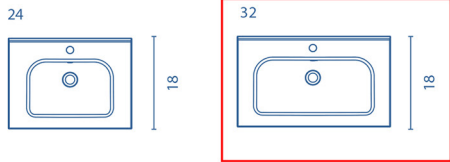

Collection
Elegance

Model |
Elegance 80

Dimensions Metric

1 inch = 2.54 cm
1 inch = 25.4 mm

WS®
BATH
COLLECTIONS

1051 Lea Drive - Collegeville, PA 19426
Tel. 215 513 9400 - Fax 610 831 0215

www.ws bathcollections.com - info@ws bathcollections.com

Product Specs Sheets

ELEGANCE

UNIT

Depth 18

WASHBASIN

Slim

TECHNICAL INFORMATION

- STRUCTURE:** High gloss lacquered 5/8 in. board and melamine 5/8 in. board
- FRONT :** High gloss lacquered 5/8 in. board and melamine 5/8 in. board
- HANDLE:** Sandy grey - Matt white finish / Essence wenge - Matt black finish / White - Metallic bright chrome finish.
- HINGE:** 105° opening, Ø 1 in. cap, easy assembly and soft closing system.
- PIEDS:** ABS, metallic in the finish of the handle.
- TUBE DEPTH:** Tube depth 2^{3/4} in.

SIPHON PLACEMENT

Finishes

Collection
Elegance

Model |
Elegance 80

Dimensions Metric

1 inch = 2.54 cm
1 inch = 25.4 mm

WS®
BATH
COLLECTIONS

1051 Lea Drive - Collegeville, PA 19426
Tel. 215 513 9400 - Fax 610 831 0215
www.ws bathcollections.com - info@ws bathcollections.com