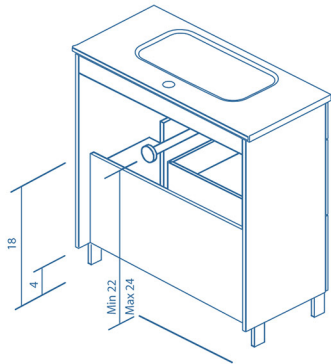

Collection
Elegance

Model |
Elegance 80

Dimensions Metric

1 inch = 2.54 cm
1 inch = 25.4 mm

WS®
BATH
COLLECTIONS

1051 Lea Drive - Collegeville, PA 19426
Tel. 215 513 9400 - Fax 610 831 0215

www.ws bathcollections.com - info@ws bathcollections.com

Product Specs Sheets

ELEGANCE

UNIT

Depth 18

WASHBASIN

Slim

TECHNICAL INFORMATION

- STRUCTURE:** High gloss lacquered 5/8 in. board and melamine 5/8 in. board
- FRONT :** High gloss lacquered 5/8 in. board and melamine 5/8 in. board
- HANDLE:** Sandy grey - Matt white finish / Essence wenge - Matt black finish / White - Metallic bright chrome finish.
- HINGE:** 105° opening, Ø 1 in. cap, easy assembly and soft closing system.
- PIEDS:** ABS, metallic in the finish of the handle.
- TUBE DEPTH:** Tube depth 2^{3/4} in.

SIPHON PLACEMENT

Finishes

Collection
Elegance

Model |
Elegance 80

Dimensions Metric

1 inch = 2.54 cm
1 inch = 25.4 mm

WS®
BATH
COLLECTIONS

1051 Lea Drive - Collegeville, PA 19426
Tel. 215 513 9400 - Fax 610 831 0215
www.ws bathcollections.com - info@ws bathcollections.com