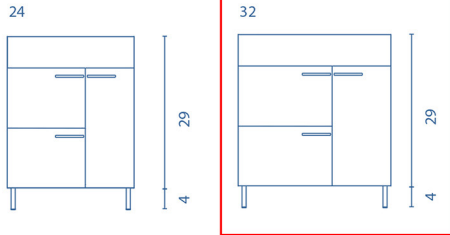

Collection
Elegance

Model |
Elegance 80

Dimensions Metric

1 inch = 2.54 cm
1 inch = 25.4 mm

WS®
BATH
COLLECTIONS

1051 Lea Drive - Collegeville, PA 19426
Tel. 215 513 9400 - Fax 610 831 0215

www.ws bathcollections.com - info@ws bathcollections.com

Product Specs Sheets

ELEGANCE

UNIT

Depth 18

WASHBASIN

Slim

TECHNICAL INFORMATION

- STRUCTURE:** High gloss lacquered 5/8 in. board and melamine 5/8 in. board
- FRONT :** High gloss lacquered 5/8 in. board and melamine 5/8 in. board
- HANDLE:** Sandy grey - Matt white finish / Essence wenge - Matt black finish / White - Metallic bright chrome finish.
- HINGE:** 105° opening, Ø 1 in. cap, easy assembly and soft closing system.
- PIEDS:** ABS, metallic in the finish of the handle.
- TUBE DEPTH:** Tube depth 2^{3/4} in.

SIPHON PLACEMENT

Finishes

Collection
Elegance

Model |
Elegance 80

Dimensions Metric

1 inch = 2.54 cm
1 inch = 25.4 mm

WS®
BATH
COLLECTIONS

1051 Lea Drive - Collegeville, PA 19426
Tel. 215 513 9400 - Fax 610 831 0215
www.ws bathcollections.com - info@ws bathcollections.com

Silicone (optional)

Collection
Elegance

Model |
Elegance 80

Dimensions Metric
1 inch = 2.54 cm
1 inch = 25.4 mm

WS®
BATH
COLLECTIONS

1051 Lea Drive - Collegeville, PA 19426
Tel. 215 513 9400 - Fax 610 831 0215
www.ws bathcollections.com - info@ws bathcollections.com