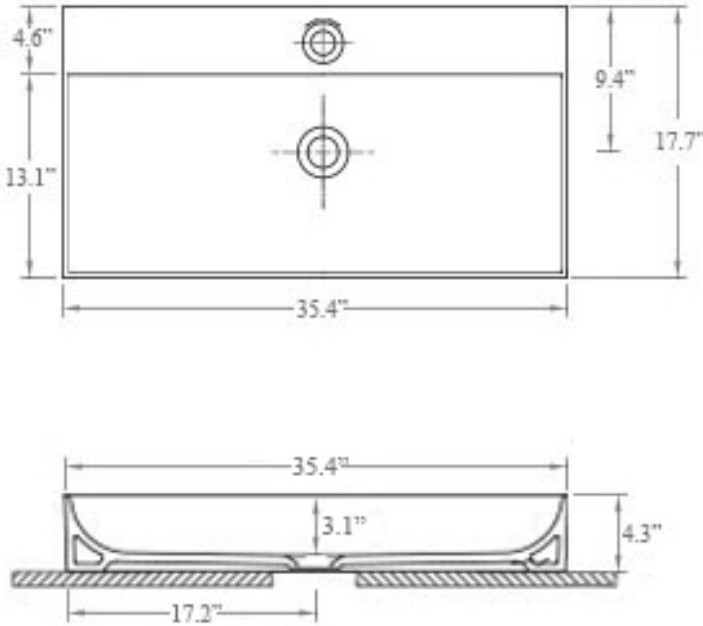

**Collection |**  
Vision

**Model |**  
Vision 6490 WG

Dimensions Metric

*1 inch = 2.54 cm*

*1 inch = 25.4 mm*

 **WS<sup>®</sup>**  
BATH  
COLLECTIONS

1051 Lea Drive - Collegeville, PA 19426  
Tel. 215 513 9400 - Fax 610 831 0215

[www.ws bathcollections.com](http://www.ws bathcollections.com) - [info@ws bathcollections.com](mailto:info@ws bathcollections.com)

Vision + fi

Weight: 48.8 lbs.

\* WS Bath Collections reserves the right to revise dimensions or information on this sheet without notice

<p><b>Collection  </b> Vision</p>	<p><b>Model  </b> Vision 6490 WG</p>	<p>Dimensions Metric 1 inch = 2.54 cm 1 inch = 25.4 mm</p>	 <p>1051 Lea Drive - Collegeville, PA 19426 Tel. 215 513 9400 - Fax 610 831 0215 <a href="http://www.ws bathcollections.com">www.ws bathcollections.com</a> - <a href="mailto:info@ws bathcollections.com">info@ws bathcollections.com</a></p>
---------------------------------------	--	--	---