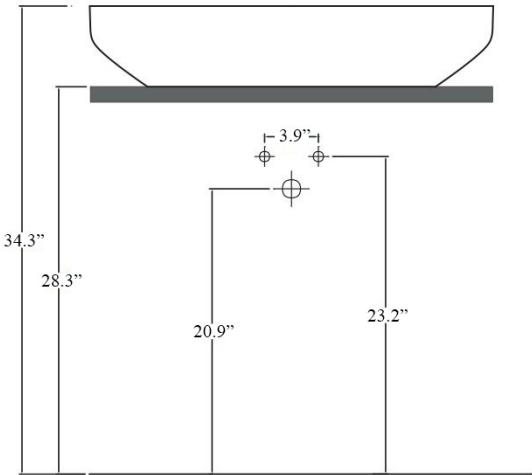

Dimensions Metric

1 inch = 2.54 cm

1 inch = 25.4 mm

 WS[®] BATH
COLLECTIONS

1051 Lea Drive - Collegeville, PA 19426
Tel. 215 513 9400 - Fax 610 831 0215

www.ws bathcollections.com - info@ws bathcollections.com

Top .45 - TOL0

Weight: 32.4 lbs.

* WS Bath Collections reserves the right to revise dimensions or information on this sheet without notice

Collection |
Top

Model |
Top 60.45 - TOL03

Dimensions Metric
1 inch = 2.54 cm
1 inch = 25.4 mm

Collection
Top

Model |
Top 97.45 - TOL05

Dimensions Metric
1 inch = 2.54 cm
1 inch = 25.4 mm

WS®
BATH
COLLECTIONS

1051 Lea Drive - Collegeville, PA 19426
Tel. 215 513 9400 - Fax 610 831 0215
www.ws bathcollections.com - info@ws bathcollections.com