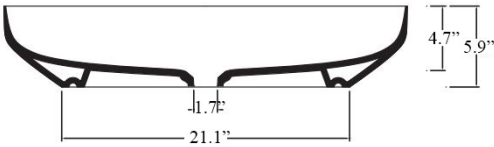

Dimensions Metric

1 inch = 2.54 cm

1 inch = 25.4 mm

 WS[®] BATH
COLLECTIONS

1051 Lea Drive - Collegeville, PA 19426
Tel. 215 513 9400 - Fax 610 831 0215

www.ws bathcollections.com - info@ws bathcollections.com

Top .45 - TOL0

Weight: 32.4 lbs.

* WS Bath Collections reserves the right to revise dimensions or information on this sheet without notice

Collection |
Top

Model |
Top 60.45 - TOL03

Dimensions Metric
1 inch = 2.54 cm
1 inch = 25.4 mm

Collection
Top

Model |
Top 97.45 - TOL05

Dimensions Metric
1 inch = 2.54 cm
1 inch = 25.4 mm

WS®
BATH
COLLECTIONS

1051 Lea Drive - Collegeville, PA 19426
Tel. 215 513 9400 - Fax 610 831 0215
www.ws bathcollections.com - info@ws bathcollections.com