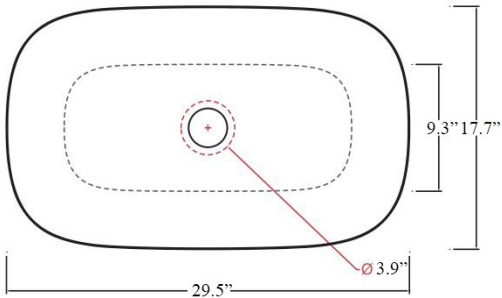

Dimensions Metric

1 inch = 2.54 cm

1 inch = 25.4 mm

 WS[®] BATH
COLLECTIONS

1051 Lea Drive - Collegeville, PA 19426
Tel. 215 513 9400 - Fax 610 831 0215

www.ws bathcollections.com - info@ws bathcollections.com

Top .45 - TOL0

Weight: 32.4 lbs.

* WS Bath Collections reserves the right to revise dimensions or information on this sheet without notice

Collection |
Top

Model |
Top 60.45 - TOL03

Dimensions Metric
1 inch = 2.54 cm
1 inch = 25.4 mm

Collection
Top

Model |
Top 97.45 - TOL05

Dimensions Metric
1 inch = 2.54 cm
1 inch = 25.4 mm

WS®
BATH
COLLECTIONS

1051 Lea Drive - Collegeville, PA 19426
Tel. 215 513 9400 - Fax 610 831 0215
www.ws bathcollections.com - info@ws bathcollections.com